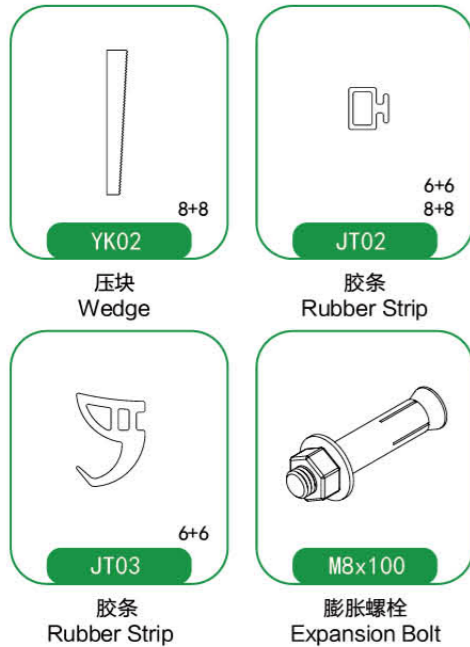

转角位置安装
Splicing Installation Method

楼梯调节配件
Stair Adaptor

楼梯安装
Detail of Stairway
Application

石材/不锈钢/铝板包边
Marble Stone Covering
SS/Aluminum Panel Covering

尺寸
Detail

LED灯带
LED Strip

安装方式
Linear Continuous Profile Installation

转角位置安装
Splicing Installation Method

收口
End Cap

楼梯安装
Detail of Stairway Application

不锈钢/铝板包边
SS/Aluminum Panel Covering

WM VIEW MATE
ALL GLASS RAILING SYSTEM
ViewMate 唯美全玻璃护栏系统
AG40 立装式
ON-FLOOR

安装方式

Linear Continuous Profile Installation

转角位置安装

Splicing Installation Method

收口

End Cap

VIEW MATE
ALL GLASS RAILING SYSTEM
唯美全玻璃护栏系统

AG50 立装式
ON-FLOOR

转角位置安装
Splicing Installation Method

收口
End Cap