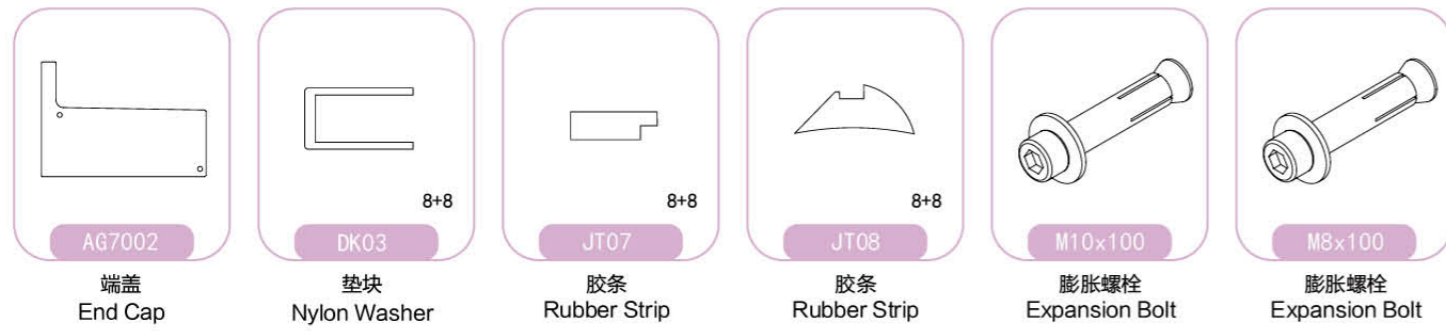

6+6	
6+0. 76PVB+6	6+0. 76SGP+6
6+1. 14PVB+6	6+0. 89SGP+6
6+1. 52PVB+6	6+1. 52SGP+6