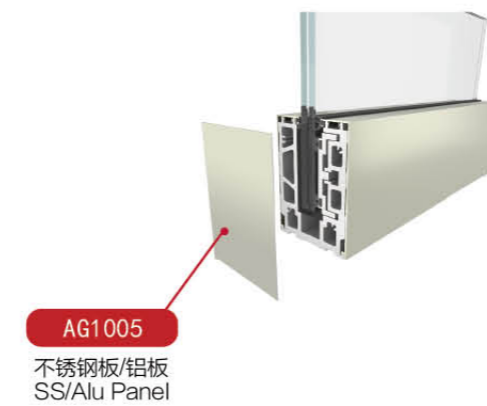

尺寸
Detail

LED灯带
LED Strip

安装方式

Linear Continuous Profile Installation

WM VIEW MATE
ALL GLASS RAILING SYSTEM
ViewMate 唯美全玻璃护栏系统
AG20 预埋式
IN-FLOOR

转角位置安装
Splicing Installation Method

收口
End Cap

楼梯调节配件
Stair Adaptor

楼梯安装
Detail of Stairway Application

石材/不锈钢/铝板包边
Marble Stone Covering
SS/Aluminum Panel Covering

尺寸 Detail

LED灯带 LED Strip

安装方式

Linear Continuous Profile Installation

WM VIEW MATE
ALL GLASS RAILING SYSTEM
ViewMate 唯美全玻璃护栏系统
AG30 外挂式
EXTERNAL