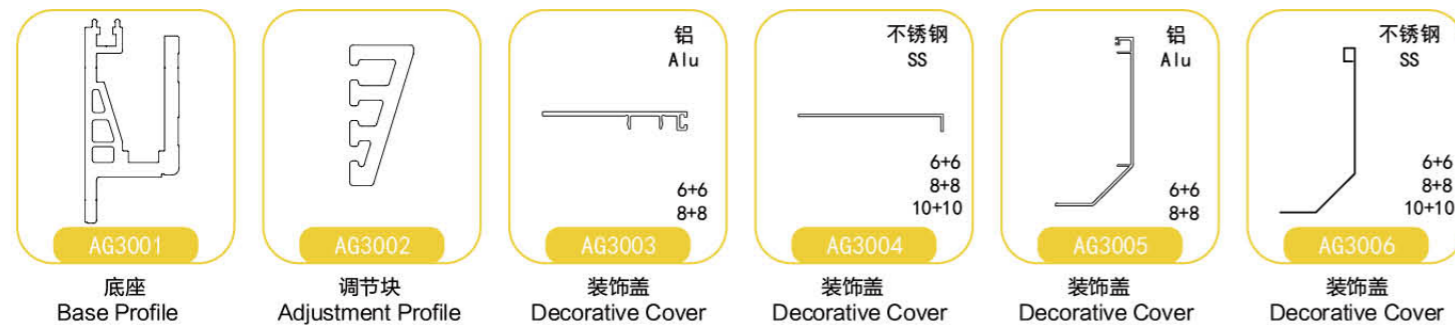

尺寸
Detail

LED灯带
LED Strip

安装方式

Linear Continuous Profile Installation

WM VIEW MATE
ALL GLASS RAILING SYSTEM
ViewMate 唯美全玻璃护栏系统
AG20 预埋式
IN-FLOOR

转角位置安装
Splicing Installation Method

收口
End Cap

楼梯调节配件
Stair Adaptor

楼梯安装
Detail of Stairway Application

石材/不锈钢/铝板包边
Marble Stone Covering
SS/Aluminum Panel Covering

尺寸 Detail

LED灯带 LED Strip

安装方式

Linear Continuous Profile Installation

WM VIEW MATE
ALL GLASS RAILING SYSTEM
ViewMate 唯美全玻璃护栏系统
AG30 外挂式
EXTERNAL

转角位置安装
Splicing Installation Method

楼梯调节配件
Stair Adaptor

楼梯安装
Detail of Stairway
Application

石材/不锈钢/铝板包边
Marble Stone Covering
SS/Aluminum Panel Covering

尺寸
Detail

LED灯带
LED Strip

安装方式
Linear Continuous Profile Installation

转角位置安装
Splicing Installation Method

收口
End Cap

楼梯安装
Detail of Stairway Application

不锈钢/铝板包边
SS/Aluminum Panel Covering

WM VIEW MATE
ALL GLASS RAILING SYSTEM
ViewMate 唯美全玻璃护栏系统
AG40 立装式
ON-FLOOR

安装方式

Linear Continuous Profile Installation