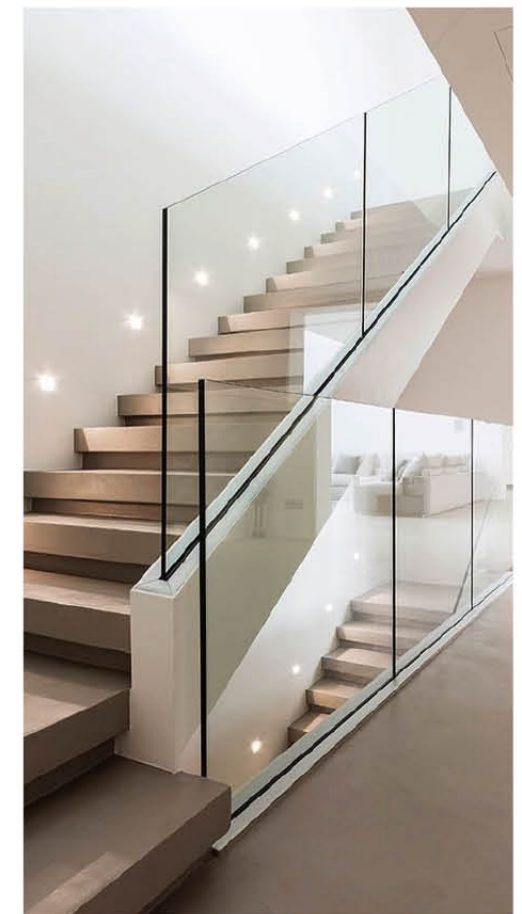

弯弧 CURVED	
6+2. 28VB+6	
8+2. 28PVB+8	
10+2. 28PVB+10