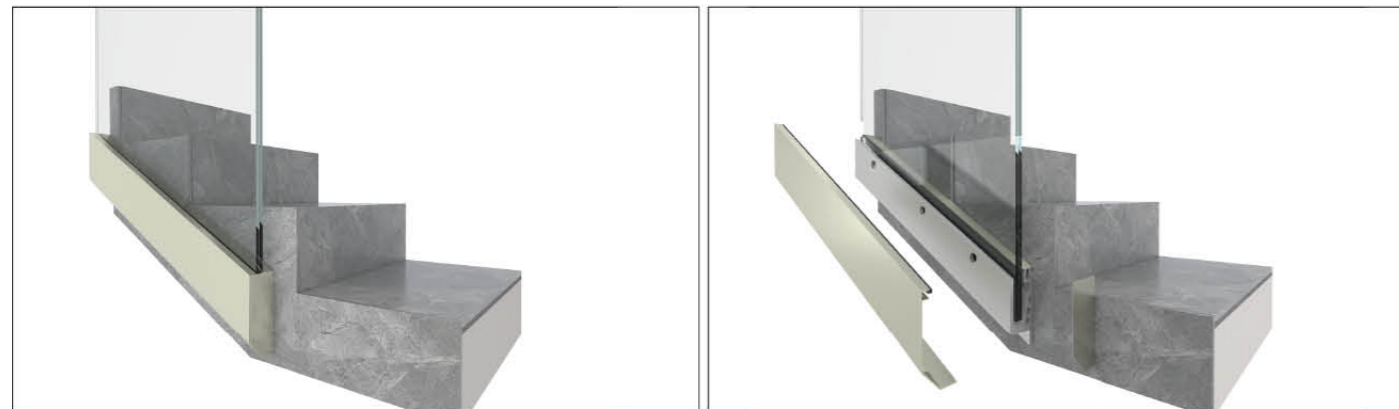

转角位置安装
Splicing Installation Method

楼梯调节配件
Stair Adaptor

楼梯安装
Detail of Stairway
Application

石材/不锈钢/铝板包边
Marble Stone Covering
SS/Aluminum Panel Covering

尺寸
Detail

LED灯带
LED Strip

安装方式
Linear Continuous Profile Installation

转角位置安装
Splicing Installation Method

收口
End Cap

楼梯安装
Detail of Stairway Application

不锈钢/铝板包边
SS/Aluminum Panel Covering

WM VIEW MATE
ALL GLASS RAILING SYSTEM
ViewMate 唯美全玻璃护栏系统
AG40 立装式
ON-FLOOR

安装方式

Linear Continuous Profile Installation