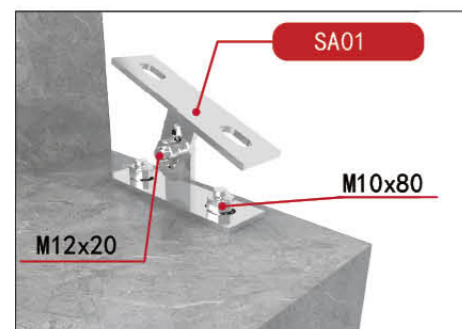

尺寸
Detail

LED灯带
LED Strip

安装方式

Linear Continuous Profile Installation

WM VIEW MATE
ALL GLASS RAILING SYSTEM
ViewMate 唯美全玻璃护栏系统
AG20 预埋式
IN-FLOOR

转角位置安装
Splicing Installation Method

收口
End Cap

楼梯调节配件
Stair Adaptor