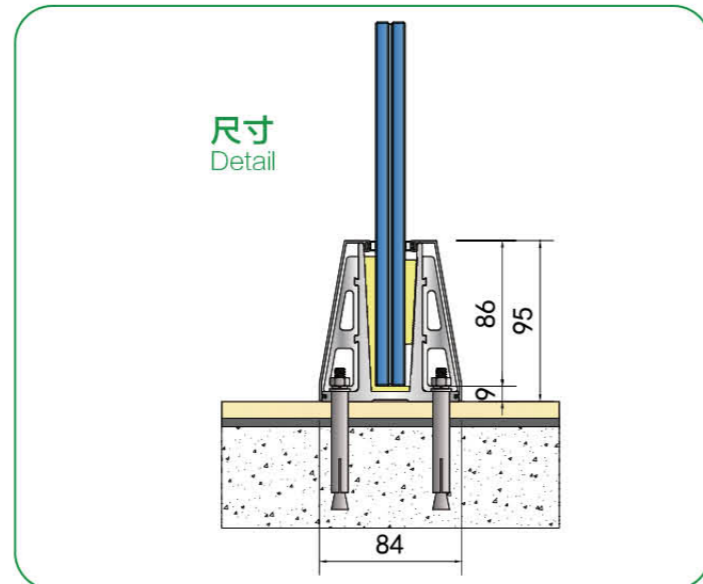

转角位置安装
Splicing Installation Method

楼梯调节配件
Stair Adaptor

楼梯安装
Detail of Stairway
Application

石材/不锈钢/铝板包边
Marble Stone Covering
SS/Aluminum Panel Covering

尺寸
Detail

LED灯带
LED Strip

安装方式
Linear Continuous Profile Installation

转角位置安装
Splicing Installation Method

收口
End Cap

楼梯安装
Detail of Stairway Application

不锈钢/铝板包边
SS/Aluminum Panel Covering

WM VIEW MATE
ALL GLASS RAILING SYSTEM
ViewMate 唯美全玻璃护栏系统
AG40 立装式
ON-FLOOR

安装方式

Linear Continuous Profile Installation

转角位置安装

Splicing Installation Method

收口

End Cap

VIEW MATE
ALL GLASS RAILING SYSTEM
唯美全玻璃护栏系统

AG50 立装式
ON-FLOOR

转角位置安装
Splicing Installation Method

收口
End Cap