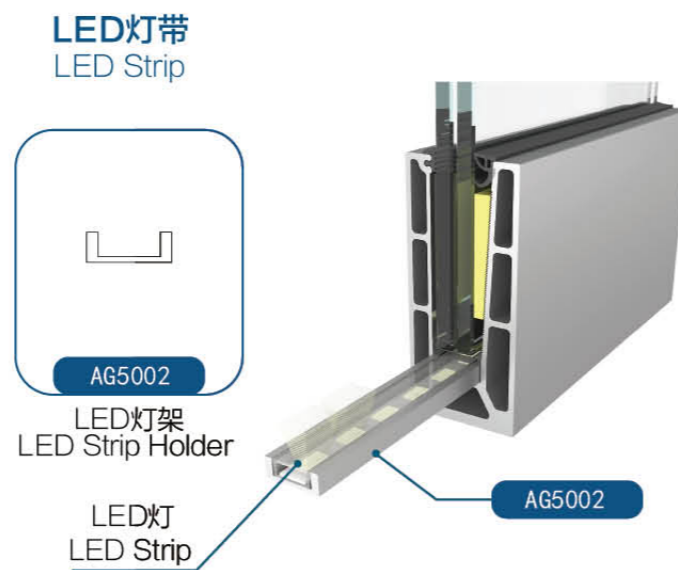

转角位置安装
Splicing Installation Method

收口
End Cap

楼梯安装
Detail of Stairway Application

不锈钢/铝板包边
SS/Aluminum Panel Covering

WM VIEW MATE
ALL GLASS RAILING SYSTEM
ViewMate 唯美全玻璃护栏系统
AG40 立装式
ON-FLOOR

安装方式

Linear Continuous Profile Installation

转角位置安装

Splicing Installation Method

收口

End Cap

VIEW MATE
ALL GLASS RAILING SYSTEM
唯美全玻璃护栏系统

AG50 立装式
ON-FLOOR

转角位置安装
Splicing Installation Method

收口
End Cap

安装方式
Linear Continuous Profile Installation

楼梯调节配件
Stair Adaptor

楼梯安装
Detail of Stairway Application

石材/不锈钢/铝板包边
Marble Stone Covering
SS/Aluminum Panel Covering

VIEW MATE
ALL GLASS RAILING SYSTEM
唯美全玻璃护栏系统