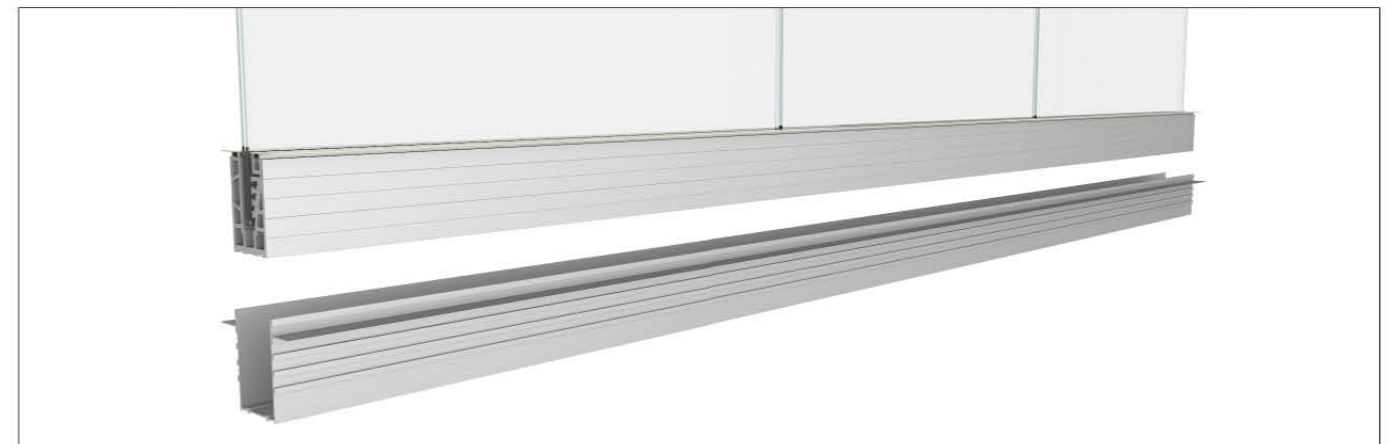

楼梯安装
Detail of Stairway Application

石材/不锈钢/铝板包边
Marble Stone Covering
SS/Aluminum Panel Covering

尺寸 Detail

LED灯带 LED Strip

安装方式

Linear Continuous Profile Installation

WM VIEW MATE
ALL GLASS RAILING SYSTEM
ViewMate 唯美全玻璃护栏系统
AG30 外挂式
EXTERNAL