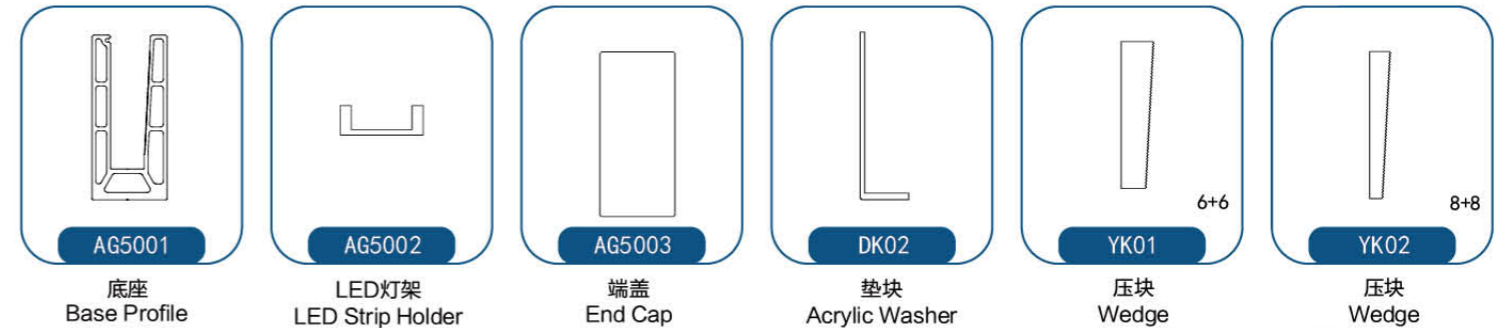

转角位置安装
Splicing Installation Method

收口
End Cap

楼梯安装
Detail of Stairway Application

不锈钢/铝板包边
SS/Aluminum Panel Covering

WM VIEW MATE
ALL GLASS RAILING SYSTEM
ViewMate 唯美全玻璃护栏系统
AG40 立装式
ON-FLOOR

安装方式

Linear Continuous Profile Installation

转角位置安装

Splicing Installation Method

收口

End Cap

VIEW MATE
ALL GLASS RAILING SYSTEM
唯美全玻璃护栏系统

AG50 立装式
ON-FLOOR

转角位置安装
Splicing Installation Method

收口
End Cap

安装方式
Linear Continuous Profile Installation

楼梯调节配件
Stair Adaptor

楼梯安装
Detail of Stairway Application

石材/不锈钢/铝板包边
Marble Stone Covering
SS/Aluminum Panel Covering

VIEW MATE
ALL GLASS RAILING SYSTEM
唯美全玻璃护栏系统