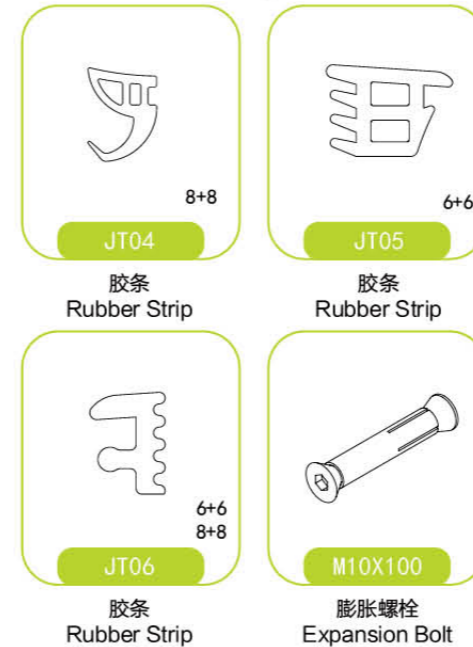

转角位置安装

Splicing Installation Method

收口

End Cap

VIEW MATE
ALL GLASS RAILING SYSTEM
唯美全玻璃护栏系统

AG50 立装式
ON-FLOOR

转角位置安装
Splicing Installation Method

收口
End Cap

安装方式
Linear Continuous Profile Installation

楼梯调节配件
Stair Adaptor

楼梯安装
Detail of Stairway Application

石材/不锈钢/铝板包边
Marble Stone Covering
SS/Aluminum Panel Covering

VIEW MATE
ALL GLASS RAILING SYSTEM
唯美全玻璃护栏系统

AG60 立装式
ON-FLOOR

ON-FLOOR
ALL GLASS RAILING SYSTEM
立装式全玻璃护栏系统

VIEW MATE
 ALL GLASS CANOPY SYSTEM
 唯美全玻璃雨棚系统
AG70 雨棚
 CANOPY

安装方式
 Linear Continuous Profile Installation

转角位置安装
 Splicing Installation Method