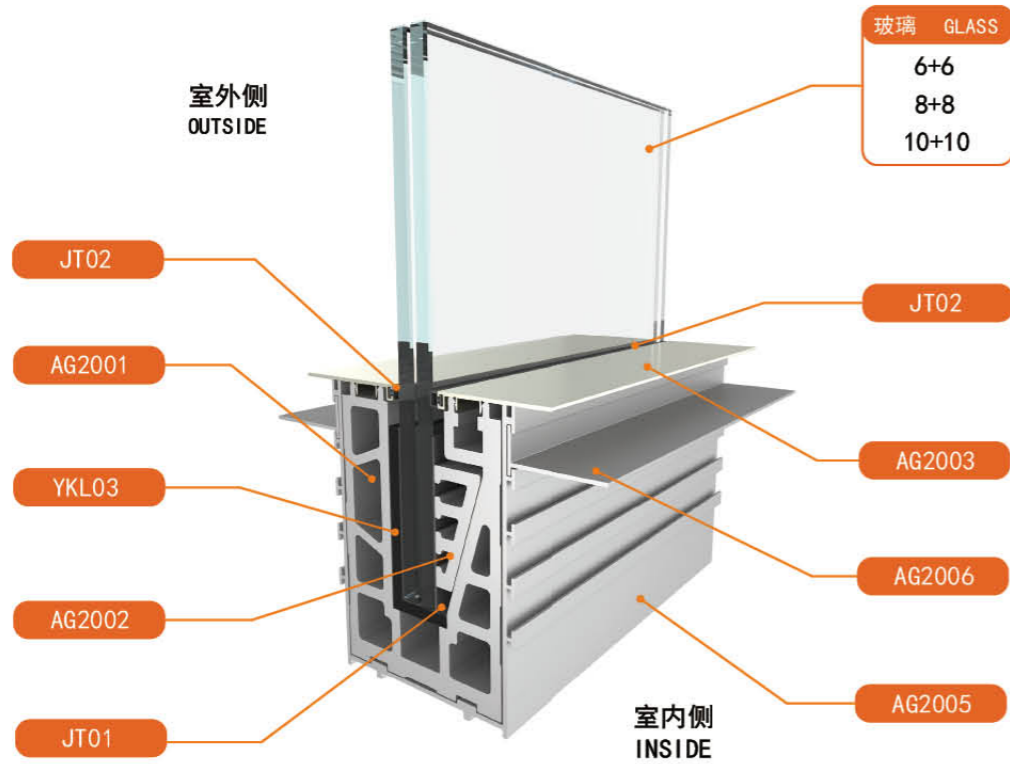

尺寸
Detail

LED灯带
LED Strip

安装方式

Linear Continuous Profile Installation

WM VIEW MATE
ALL GLASS RAILING SYSTEM
ViewMate 唯美全玻璃护栏系统
AG20 预埋式
IN-FLOOR

转角位置安装
Splicing Installation Method

收口
End Cap

楼梯调节配件
Stair Adaptor

楼梯安装
Detail of Stairway Application

石材/不锈钢/铝板包边
Marble Stone Covering
SS/Aluminum Panel Covering

尺寸 Detail

LED灯带 LED Strip

安装方式

Linear Continuous Profile Installation

WM VIEW MATE
ALL GLASS RAILING SYSTEM
ViewMate 唯美全玻璃护栏系统
AG30 外挂式
EXTERNAL