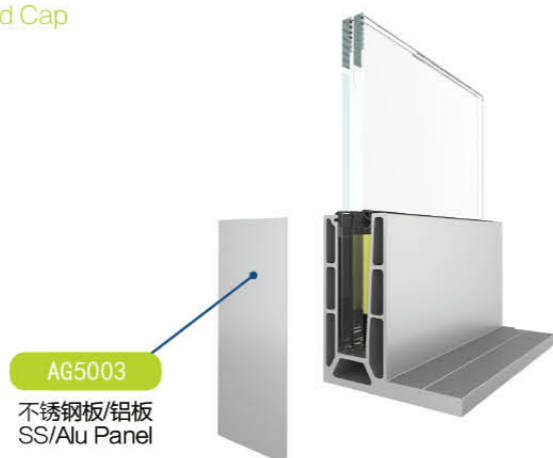

VIEW MATE
ALL GLASS CANOPY SYSTEM
唯美全玻璃雨棚系统
AG70 雨棚
CANOPY

安装方式
Linear Continuous Profile Installation

转角位置安装
Splicing Installation Method

收口
End Cap