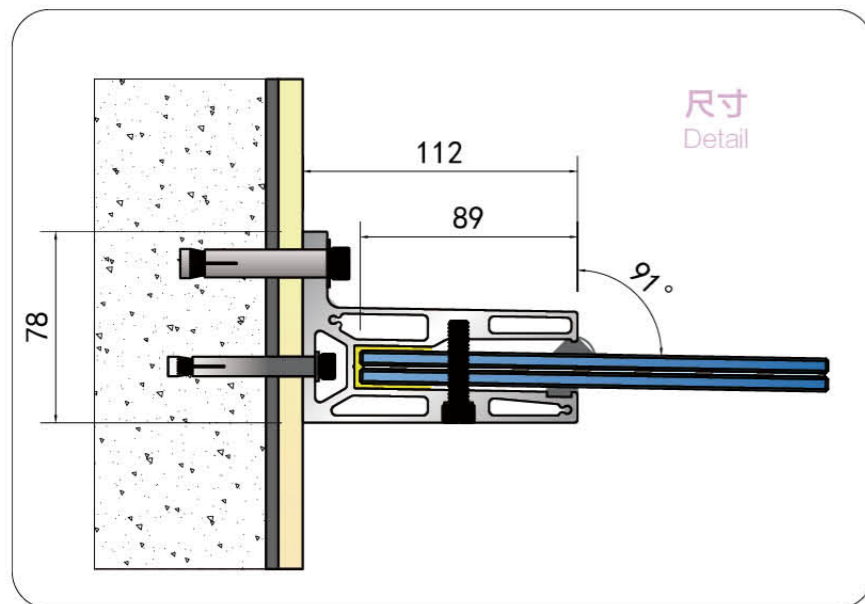

6+6	
6+0. 76PVB+6	6+0. 76SGP+6
6+1. 14PVB+6	6+0. 89SGP+6
6+1. 52PVB+6	6+1. 52SGP+6