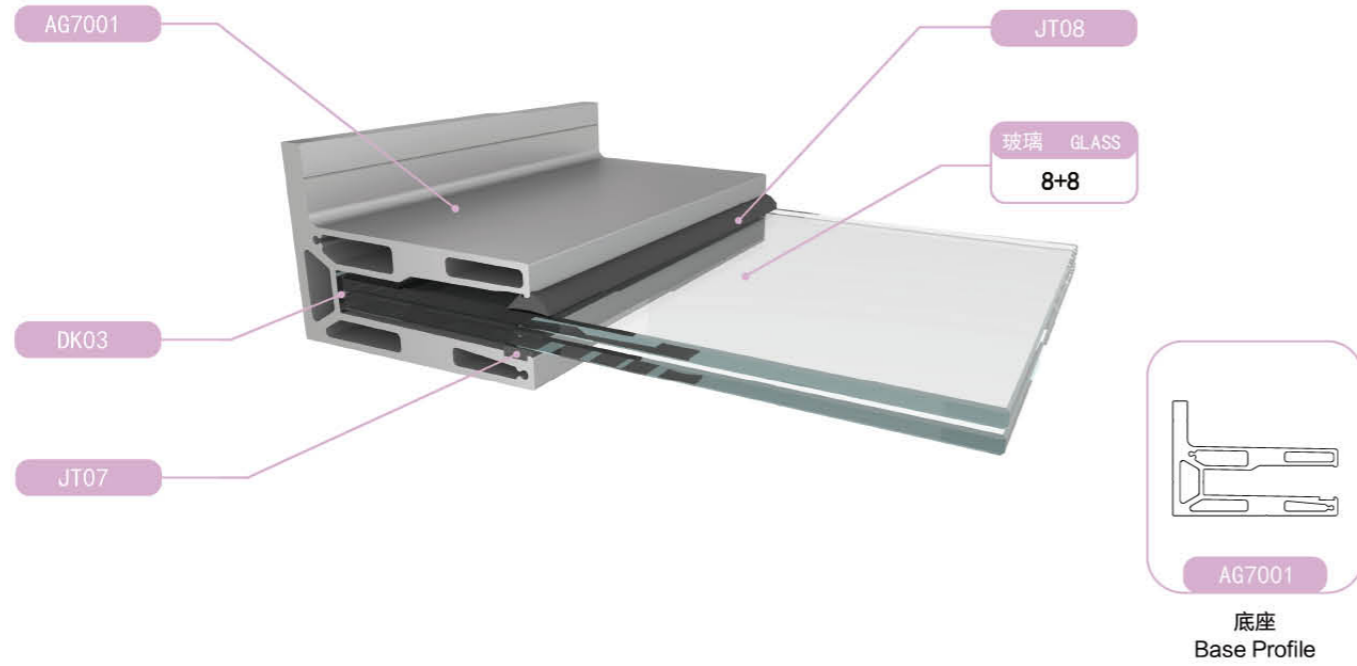

安装方式
Linear Continuous Profile Installation

楼梯调节配件
Stair Adaptor

楼梯安装
Detail of Stairway Application

石材/不锈钢/铝板包边
Marble Stone Covering
SS/Aluminum Panel Covering

VIEW MATE
ALL GLASS RAILING SYSTEM
唯美全玻璃护栏系统

AG60 立装式
ON-FLOOR

ON-FLOOR
ALL GLASS RAILING SYSTEM
立装式全玻璃护栏系统

VIEW MATE
 ALL GLASS CANOPY SYSTEM
 唯美全玻璃雨棚系统
AG70 雨棚
 CANOPY

安装方式
 Linear Continuous Profile Installation

转角位置安装
 Splicing Installation Method

收口
 End Cap

6+6	
6+0. 76PVB+6	6+0. 76SGP+6
6+1. 14PVB+6	6+0. 89SGP+6
6+1. 52PVB+6	6+1. 52SGP+6

8+8	
8+0. 76PVB+8	8+0. 76SGP+8
8+1. 14PVB+8	8+0. 89SGP+8
8+1. 52PVB+8	8+1. 52SGP+8

10+10	
10+1. 14PVB+10	10+0. 89SGP+10
10+1. 52PVB+10	10+1. 52SGP+10