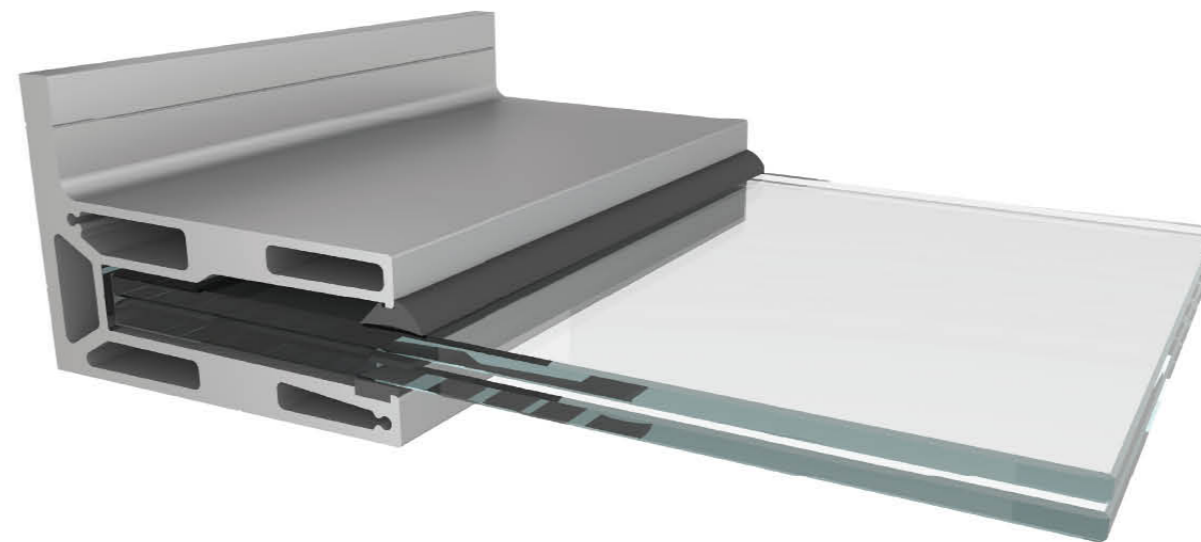

VIEW MATE
ALL GLASS CANOPY SYSTEM
唯美全玻璃雨棚系统
AG70 雨棚
CANOPY

安装方式
Linear Continuous Profile Installation

转角位置安装
Splicing Installation Method

收口
End Cap