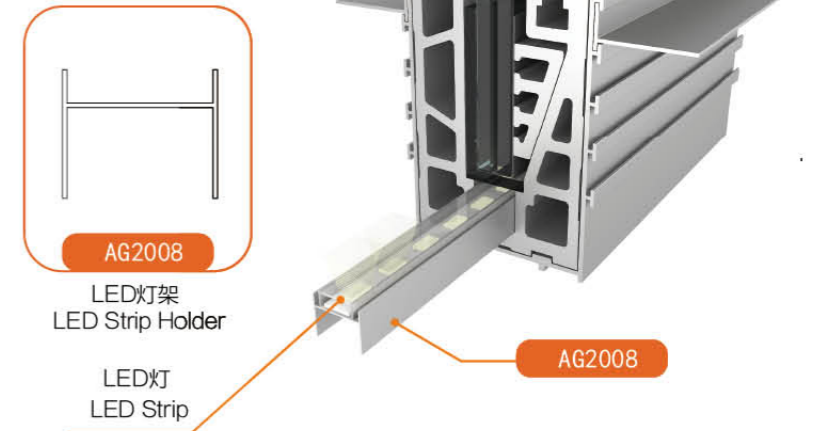

尺寸
Detail

LED灯带
LED Strip

安装方式

Linear Continuous Profile Installation

WM VIEW MATE
ALL GLASS RAILING SYSTEM
ViewMate 唯美全玻璃护栏系统
AG20 预埋式
IN-FLOOR

转角位置安装
Splicing Installation Method

收口
End Cap

楼梯调节配件
Stair Adaptor

楼梯安装
Detail of Stairway Application

石材/不锈钢/铝板包边
Marble Stone Covering
SS/Aluminum Panel Covering

尺寸 Detail

LED灯带 LED Strip

安装方式

Linear Continuous Profile Installation

WM VIEW MATE
ALL GLASS RAILING SYSTEM
ViewMate 唯美全玻璃护栏系统
AG30 外挂式
EXTERNAL

转角位置安装
Splicing Installation Method

楼梯调节配件
Stair Adaptor

楼梯安装
Detail of Stairway
Application

石材/不锈钢/铝板包边
Marble Stone Covering
SS/Aluminum Panel Covering

尺寸
Detail

LED灯带
LED Strip

安装方式
Linear Continuous Profile Installation