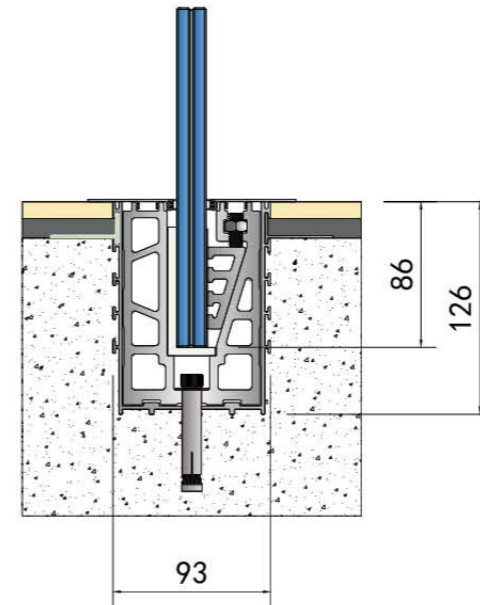

尺寸
Detail

LED灯带
LED Strip

安装方式

Linear Continuous Profile Installation

WM VIEW MATE
ALL GLASS RAILING SYSTEM
ViewMate 唯美全玻璃护栏系统
AG20 预埋式
IN-FLOOR

转角位置安装
Splicing Installation Method

收口
End Cap

楼梯调节配件
Stair Adaptor

楼梯安装
Detail of Stairway Application

石材/不锈钢/铝板包边
Marble Stone Covering
SS/Aluminum Panel Covering

尺寸 Detail

LED灯带 LED Strip

安装方式

Linear Continuous Profile Installation

WM VIEW MATE
ALL GLASS RAILING SYSTEM
ViewMate 唯美全玻璃护栏系统
AG30 外挂式
EXTERNAL

转角位置安装
Splicing Installation Method

楼梯调节配件
Stair Adaptor

楼梯安装
Detail of Stairway
Application

石材/不锈钢/铝板包边
Marble Stone Covering
SS/Aluminum Panel Covering

尺寸
Detail

LED灯带
LED Strip

安装方式
Linear Continuous Profile Installation