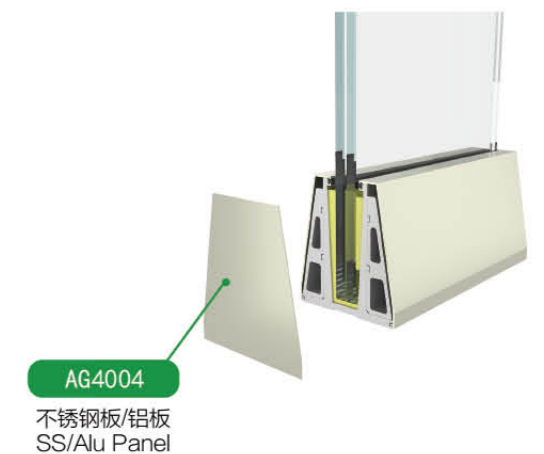

转角位置安装
Splicing Installation Method

楼梯调节配件
Stair Adaptor

楼梯安装
Detail of Stairway
Application

石材/不锈钢/铝板包边
Marble Stone Covering
SS/Aluminum Panel Covering

尺寸
Detail

LED灯带
LED Strip

安装方式
Linear Continuous Profile Installation

转角位置安装
Splicing Installation Method

收口
End Cap

楼梯安装
Detail of Stairway Application

不锈钢/铝板包边
SS/Aluminum Panel Covering

WM VIEW MATE
ALL GLASS RAILING SYSTEM
ViewMate 唯美全玻璃护栏系统
AG40 立装式
ON-FLOOR

安装方式

Linear Continuous Profile Installation

转角位置安装

Splicing Installation Method

收口

End Cap

VIEW MATE
ALL GLASS RAILING SYSTEM
唯美全玻璃护栏系统

AG50 立装式
ON-FLOOR

转角位置安装
Splicing Installation Method

收口
End Cap