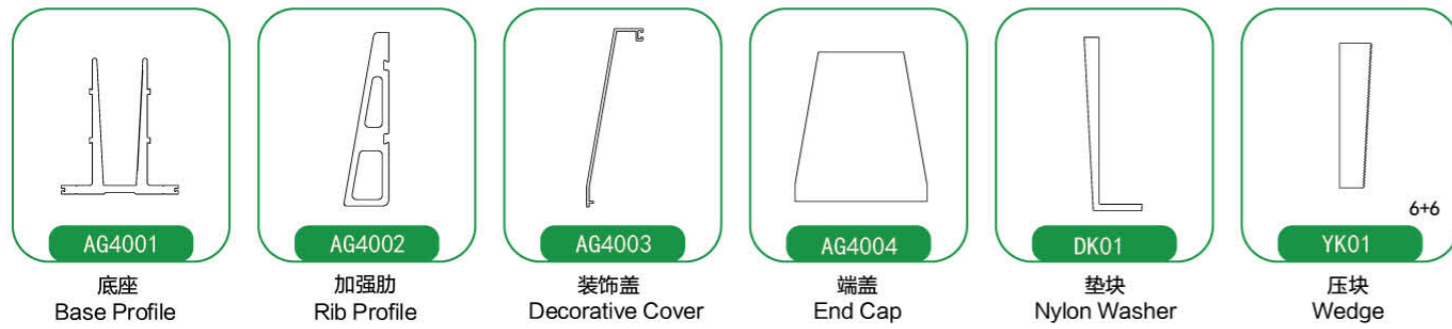

转角位置安装
Splicing Installation Method

楼梯调节配件
Stair Adaptor

楼梯安装
Detail of Stairway
Application

石材/不锈钢/铝板包边
Marble Stone Covering
SS/Aluminum Panel Covering

尺寸
Detail

LED灯带
LED Strip

安装方式
Linear Continuous Profile Installation

转角位置安装
Splicing Installation Method

收口
End Cap

楼梯安装
Detail of Stairway Application

不锈钢/铝板包边
SS/Aluminum Panel Covering

WM VIEW MATE
ALL GLASS RAILING SYSTEM
ViewMate 唯美全玻璃护栏系统
AG40 立装式
ON-FLOOR

安装方式

Linear Continuous Profile Installation

转角位置安装

Splicing Installation Method

收口

End Cap

VIEW MATE
ALL GLASS RAILING SYSTEM
唯美全玻璃护栏系统

AG50 立装式
ON-FLOOR

转角位置安装
Splicing Installation Method

收口
End Cap