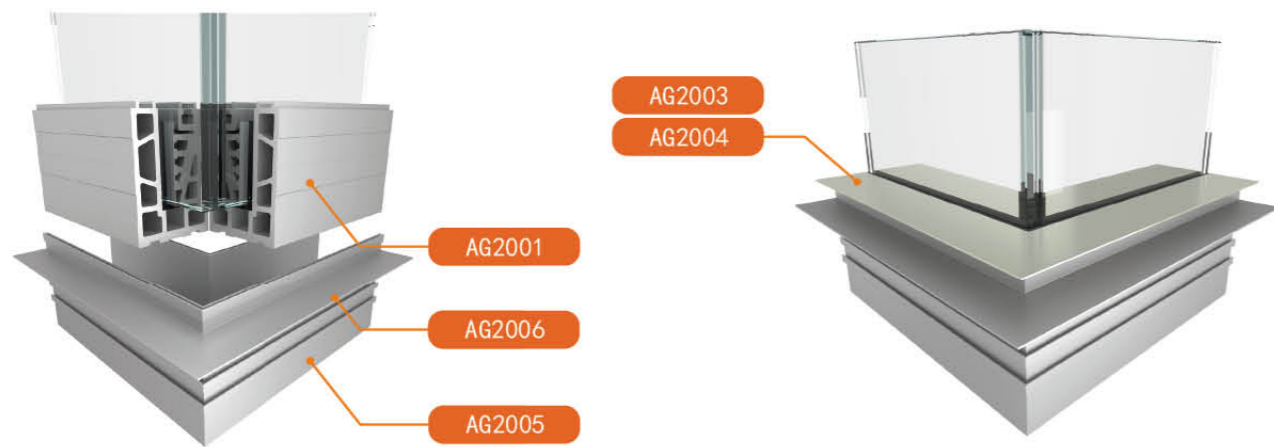

尺寸
Detail

LED灯带
LED Strip

安装方式

Linear Continuous Profile Installation

WM VIEW MATE
ALL GLASS RAILING SYSTEM
ViewMate 唯美全玻璃护栏系统
AG20 预埋式
IN-FLOOR

转角位置安装
Splicing Installation Method

收口
End Cap

楼梯调节配件
Stair Adaptor

楼梯安装
Detail of Stairway Application

石材/不锈钢/铝板包边
Marble Stone Covering
SS/Aluminum Panel Covering

尺寸 Detail

LED灯带 LED Strip

安装方式

Linear Continuous Profile Installation

WM VIEW MATE
ALL GLASS RAILING SYSTEM
ViewMate 唯美全玻璃护栏系统
AG30 外挂式
EXTERNAL

转角位置安装
Splicing Installation Method

楼梯调节配件
Stair Adaptor

楼梯安装
Detail of Stairway
Application

石材/不锈钢/铝板包边
Marble Stone Covering
SS/Aluminum Panel Covering

尺寸
Detail

LED灯带
LED Strip

安装方式
Linear Continuous Profile Installation