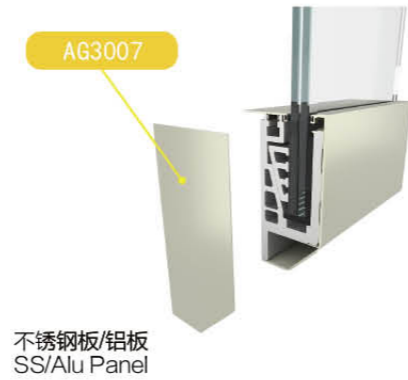

楼梯安装
Detail of Stairway Application

石材/不锈钢/铝板包边
Marble Stone Covering
SS/Aluminum Panel Covering

尺寸 Detail

LED灯带 LED Strip

安装方式

Linear Continuous Profile Installation

WM VIEW MATE
ALL GLASS RAILING SYSTEM
ViewMate 唯美全玻璃护栏系统
AG30 外挂式
EXTERNAL

转角位置安装
Splicing Installation Method

楼梯调节配件
Stair Adaptor

楼梯安装
Detail of Stairway
Application

石材/不锈钢/铝板包边
Marble Stone Covering
SS/Aluminum Panel Covering

尺寸
Detail

LED灯带
LED Strip

安装方式
Linear Continuous Profile Installation

转角位置安装
Splicing Installation Method

收口
End Cap

楼梯安装
Detail of Stairway Application

不锈钢/铝板包边
SS/Aluminum Panel Covering

WM VIEW MATE
ALL GLASS RAILING SYSTEM
ViewMate 唯美全玻璃护栏系统
AG40 立装式
ON-FLOOR

安装方式

Linear Continuous Profile Installation

转角位置安装

Splicing Installation Method

收口

End Cap

VIEW MATE
ALL GLASS RAILING SYSTEM
唯美全玻璃护栏系统

AG50 立装式
ON-FLOOR

转角位置安装
Splicing Installation Method

收口
End Cap