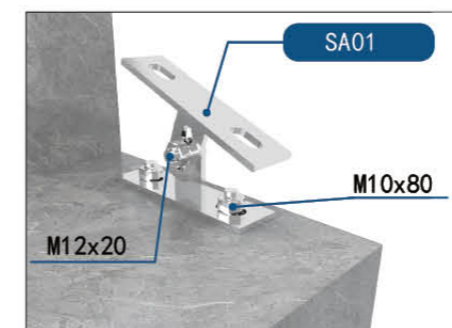

转角位置安装
Splicing Installation Method

收口
End Cap

楼梯安装
Detail of Stairway Application

不锈钢/铝板包边
SS/Aluminum Panel Covering

WM VIEW MATE
ALL GLASS RAILING SYSTEM
ViewMate 唯美全玻璃护栏系统
AG40 立装式
ON-FLOOR

安装方式

Linear Continuous Profile Installation

转角位置安装

Splicing Installation Method

收口

End Cap

VIEW MATE
ALL GLASS RAILING SYSTEM
唯美全玻璃护栏系统

AG50 立装式
ON-FLOOR

转角位置安装
Splicing Installation Method

收口
End Cap

安装方式
Linear Continuous Profile Installation

楼梯调节配件
Stair Adaptor

楼梯安装
Detail of Stairway Application

石材/不锈钢/铝板包边
Marble Stone Covering
SS/Aluminum Panel Covering

VIEW MATE
ALL GLASS RAILING SYSTEM
唯美全玻璃护栏系统