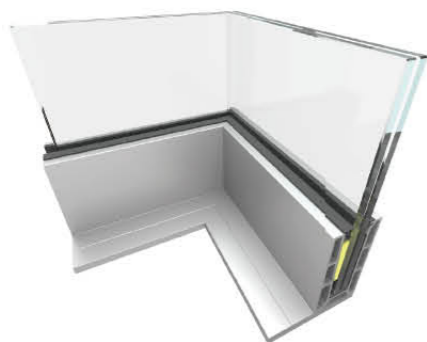

安装方式
Linear Continuous Profile Installation

楼梯调节配件
Stair Adaptor

楼梯安装
Detail of Stairway Application

石材/不锈钢/铝板包边
Marble Stone Covering
SS/Aluminum Panel Covering

VIEW MATE
ALL GLASS RAILING SYSTEM
唯美全玻璃护栏系统

AG60 立装式
ON-FLOOR

ON-FLOOR
ALL GLASS RAILING SYSTEM
立装式全玻璃护栏系统

VIEW MATE
 ALL GLASS CANOPY SYSTEM
 唯美全玻璃雨棚系统
AG70 雨棚
 CANOPY

安装方式
 Linear Continuous Profile Installation

转角位置安装
 Splicing Installation Method