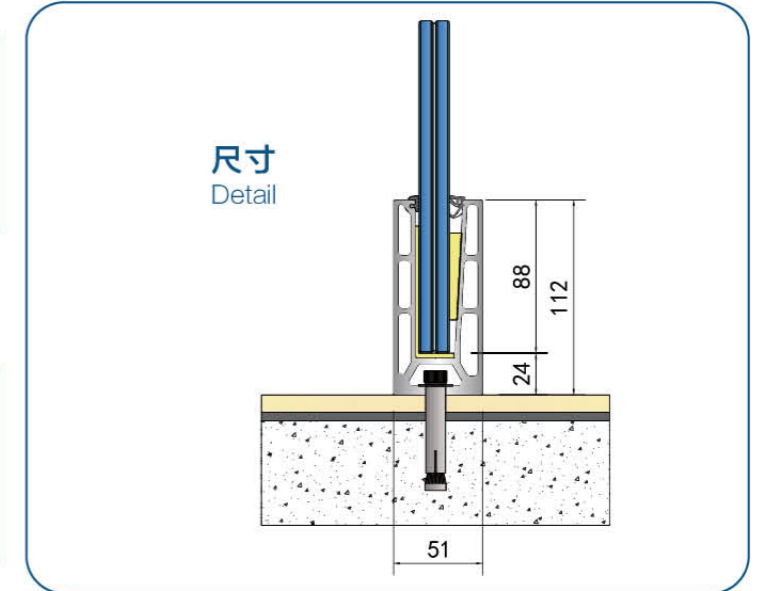

转角位置安装
Splicing Installation Method

收口
End Cap

楼梯安装
Detail of Stairway Application

不锈钢/铝板包边
SS/Aluminum Panel Covering

WM VIEW MATE
ALL GLASS RAILING SYSTEM
ViewMate 唯美全玻璃护栏系统
AG40 立装式
ON-FLOOR

安装方式

Linear Continuous Profile Installation

转角位置安装

Splicing Installation Method

收口

End Cap

VIEW MATE
ALL GLASS RAILING SYSTEM
唯美全玻璃护栏系统

AG50 立装式
ON-FLOOR

转角位置安装
Splicing Installation Method

收口
End Cap

安装方式
Linear Continuous Profile Installation

楼梯调节配件
Stair Adaptor

楼梯安装
Detail of Stairway Application

石材/不锈钢/铝板包边
Marble Stone Covering
SS/Aluminum Panel Covering

VIEW MATE
ALL GLASS RAILING SYSTEM
唯美全玻璃护栏系统