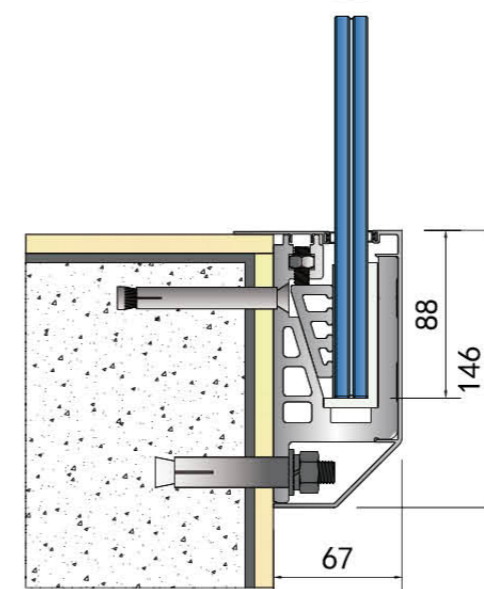

转角位置安装
Splicing Installation Method

楼梯调节配件
Stair Adaptor

楼梯安装
Detail of Stairway
Application

石材/不锈钢/铝板包边
Marble Stone Covering
SS/Aluminum Panel Covering

尺寸
Detail

LED灯带
LED Strip

安装方式
Linear Continuous Profile Installation

转角位置安装
Splicing Installation Method

收口
End Cap

楼梯安装
Detail of Stairway Application

不锈钢/铝板包边
SS/Aluminum Panel Covering

WM VIEW MATE
ALL GLASS RAILING SYSTEM
ViewMate 唯美全玻璃护栏系统
AG40 立装式
ON-FLOOR

安装方式

Linear Continuous Profile Installation

转角位置安装

Splicing Installation Method

收口

End Cap

VIEW MATE
ALL GLASS RAILING SYSTEM
唯美全玻璃护栏系统

AG50 立装式
ON-FLOOR

转角位置安装
Splicing Installation Method

收口
End Cap