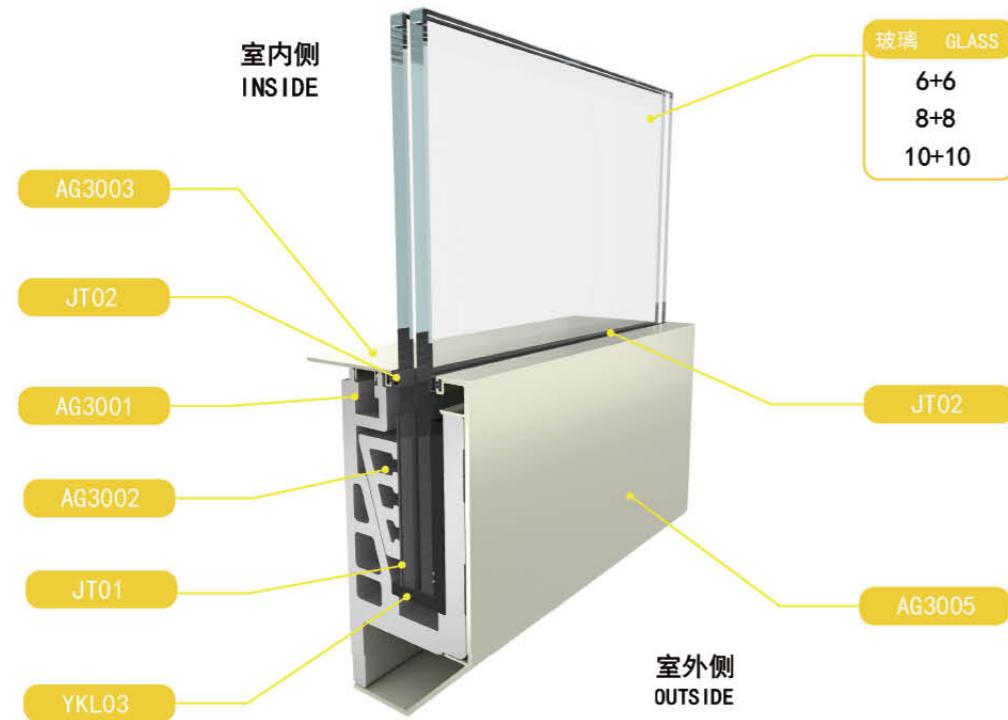

楼梯安装
Detail of Stairway Application

石材/不锈钢/铝板包边
Marble Stone Covering
SS/Aluminum Panel Covering

尺寸 Detail

LED灯带 LED Strip

安装方式

Linear Continuous Profile Installation

WM VIEW MATE
ALL GLASS RAILING SYSTEM
ViewMate 唯美全玻璃护栏系统
AG30 外挂式
EXTERNAL

转角位置安装
Splicing Installation Method

楼梯调节配件
Stair Adaptor

楼梯安装
Detail of Stairway
Application

石材/不锈钢/铝板包边
Marble Stone Covering
SS/Aluminum Panel Covering

尺寸
Detail

LED灯带
LED Strip

安装方式
Linear Continuous Profile Installation

转角位置安装
Splicing Installation Method

收口
End Cap

楼梯安装
Detail of Stairway Application

不锈钢/铝板包边
SS/Aluminum Panel Covering

WM VIEW MATE
ALL GLASS RAILING SYSTEM
ViewMate 唯美全玻璃护栏系统
AG40 立装式
ON-FLOOR

安装方式

Linear Continuous Profile Installation

转角位置安装

Splicing Installation Method

收口

End Cap

VIEW MATE
ALL GLASS RAILING SYSTEM
唯美全玻璃护栏系统

AG50 立装式
ON-FLOOR

转角位置安装
Splicing Installation Method

收口
End Cap