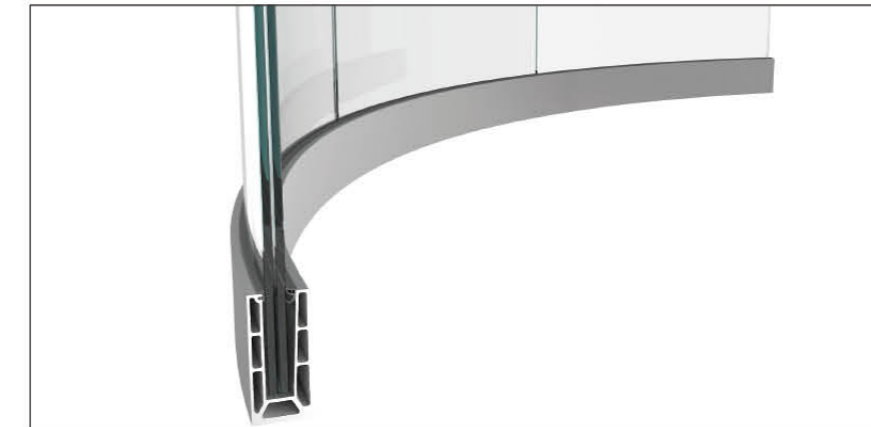

转角位置安装

Splicing Installation Method

收口

End Cap

VIEW MATE
ALL GLASS RAILING SYSTEM
唯美全玻璃护栏系统

AG50 立装式
ON-FLOOR

转角位置安装
Splicing Installation Method

收口
End Cap

安装方式
Linear Continuous Profile Installation

楼梯调节配件
Stair Adaptor

楼梯安装
Detail of Stairway Application

石材/不锈钢/铝板包边
Marble Stone Covering
SS/Aluminum Panel Covering

VIEW MATE
ALL GLASS RAILING SYSTEM
唯美全玻璃护栏系统