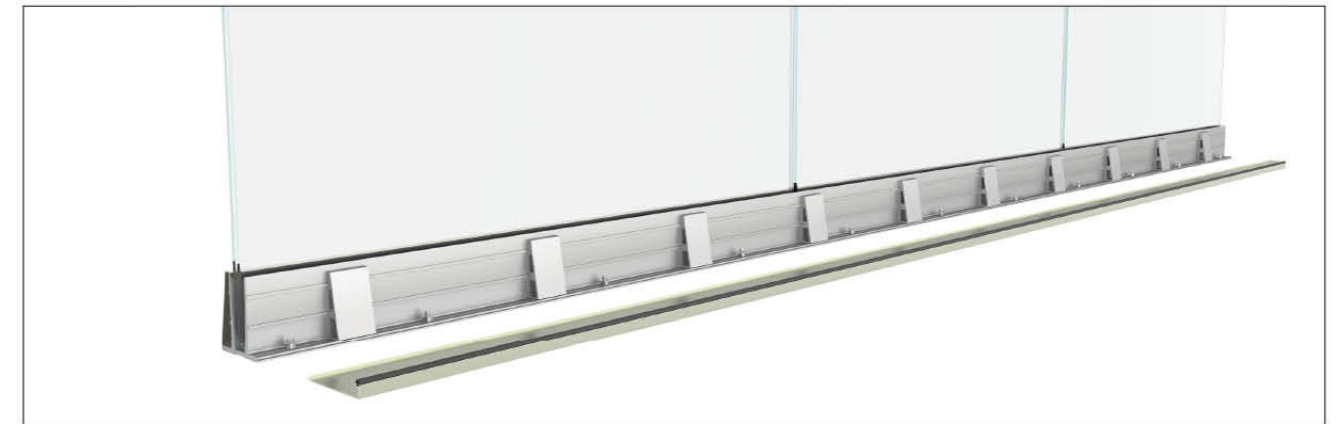

转角位置安装
Splicing Installation Method

收口
End Cap

楼梯安装
Detail of Stairway Application

不锈钢/铝板包边
SS/Aluminum Panel Covering

WM VIEW MATE
ALL GLASS RAILING SYSTEM
ViewMate 唯美全玻璃护栏系统
AG40 立装式
ON-FLOOR

安装方式

Linear Continuous Profile Installation

转角位置安装

Splicing Installation Method

收口

End Cap

VIEW MATE
ALL GLASS RAILING SYSTEM
唯美全玻璃护栏系统

AG50 立装式
ON-FLOOR

转角位置安装
Splicing Installation Method

收口
End Cap