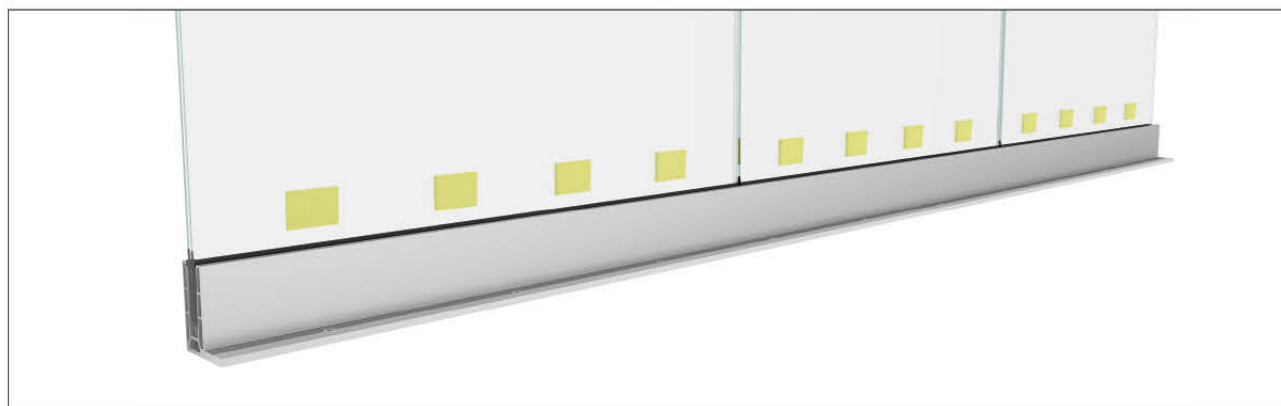

AG60 立装式
ON-FLOOR

ON-FLOOR
ALL GLASS RAILING SYSTEM
立装式全玻璃护栏系统

VIEW MATE
 ALL GLASS CANOPY SYSTEM
 唯美全玻璃雨棚系统
AG70 雨棚
 CANOPY

安装方式
 Linear Continuous Profile Installation

转角位置安装
 Splicing Installation Method