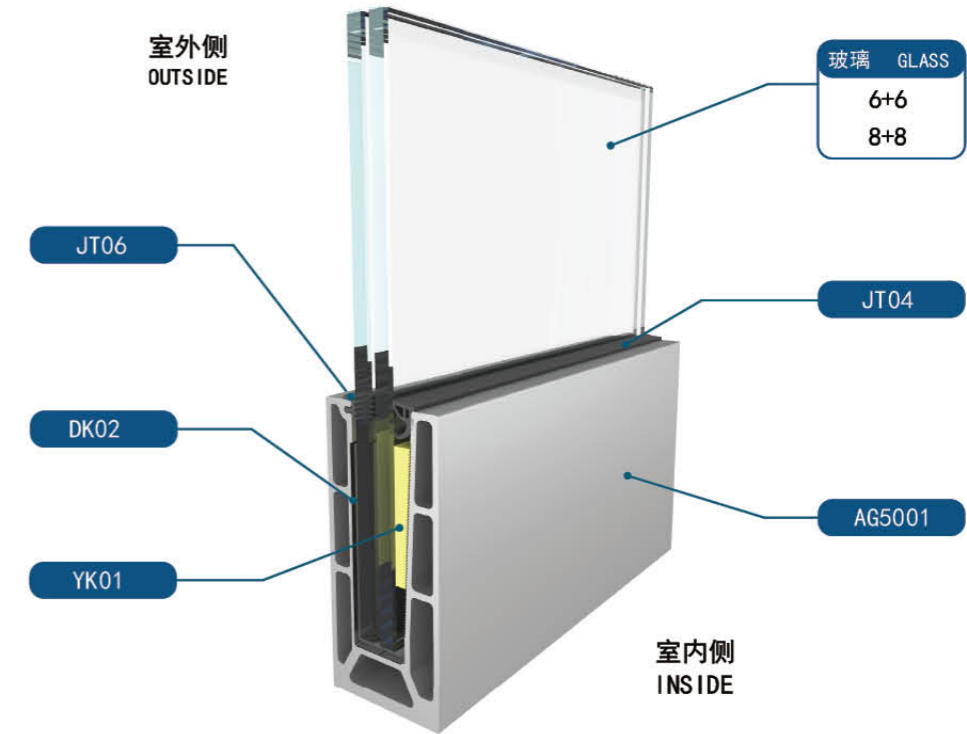

转角位置安装
Splicing Installation Method

收口
End Cap

楼梯安装
Detail of Stairway Application

不锈钢/铝板包边
SS/Aluminum Panel Covering

WM VIEW MATE
ALL GLASS RAILING SYSTEM
ViewMate 唯美全玻璃护栏系统
AG40 立装式
ON-FLOOR

安装方式

Linear Continuous Profile Installation

转角位置安装

Splicing Installation Method

收口

End Cap

VIEW MATE
ALL GLASS RAILING SYSTEM
唯美全玻璃护栏系统

AG50 立装式
ON-FLOOR

转角位置安装
Splicing Installation Method

收口
End Cap