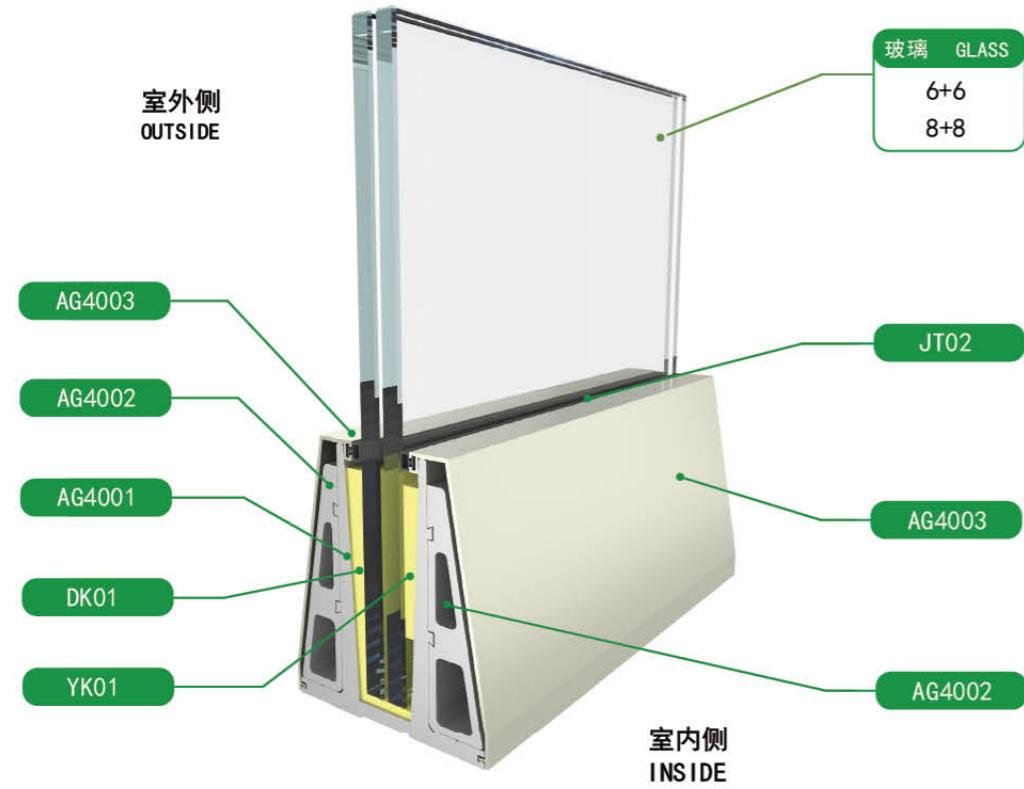

转角位置安装
Splicing Installation Method

楼梯调节配件
Stair Adaptor

楼梯安装
Detail of Stairway
Application

石材/不锈钢/铝板包边
Marble Stone Covering
SS/Aluminum Panel Covering

尺寸
Detail

LED灯带
LED Strip

安装方式
Linear Continuous Profile Installation

转角位置安装
Splicing Installation Method

收口
End Cap

楼梯安装
Detail of Stairway Application

不锈钢/铝板包边
SS/Aluminum Panel Covering

WM VIEW MATE
ALL GLASS RAILING SYSTEM
ViewMate 唯美全玻璃护栏系统
AG40 立装式
ON-FLOOR

安装方式

Linear Continuous Profile Installation

转角位置安装

Splicing Installation Method

收口

End Cap

VIEW MATE
ALL GLASS RAILING SYSTEM
唯美全玻璃护栏系统

AG50 立装式
ON-FLOOR

转角位置安装
Splicing Installation Method

收口
End Cap