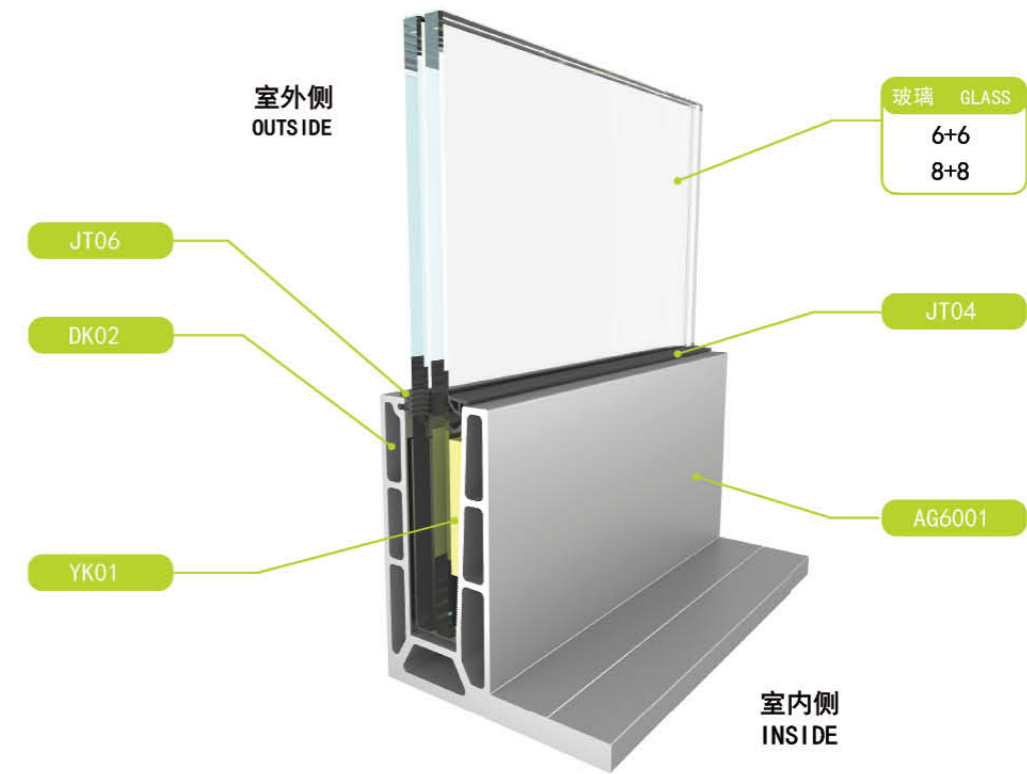

转角位置安装

Splicing Installation Method

收口

End Cap

VIEW MATE
ALL GLASS RAILING SYSTEM
唯美全玻璃护栏系统

AG50 立装式
ON-FLOOR

转角位置安装
Splicing Installation Method

收口
End Cap

安装方式
Linear Continuous Profile Installation

楼梯调节配件
Stair Adaptor

楼梯安装
Detail of Stairway Application

石材/不锈钢/铝板包边
Marble Stone Covering
SS/Aluminum Panel Covering

VIEW MATE
ALL GLASS RAILING SYSTEM
唯美全玻璃护栏系统

AG60 立装式
ON-FLOOR

ON-FLOOR
ALL GLASS RAILING SYSTEM
立装式全玻璃护栏系统

VIEW MATE
 ALL GLASS CANOPY SYSTEM
 唯美全玻璃雨棚系统
AG70 雨棚
 CANOPY

安装方式
 Linear Continuous Profile Installation

转角位置安装
 Splicing Installation Method