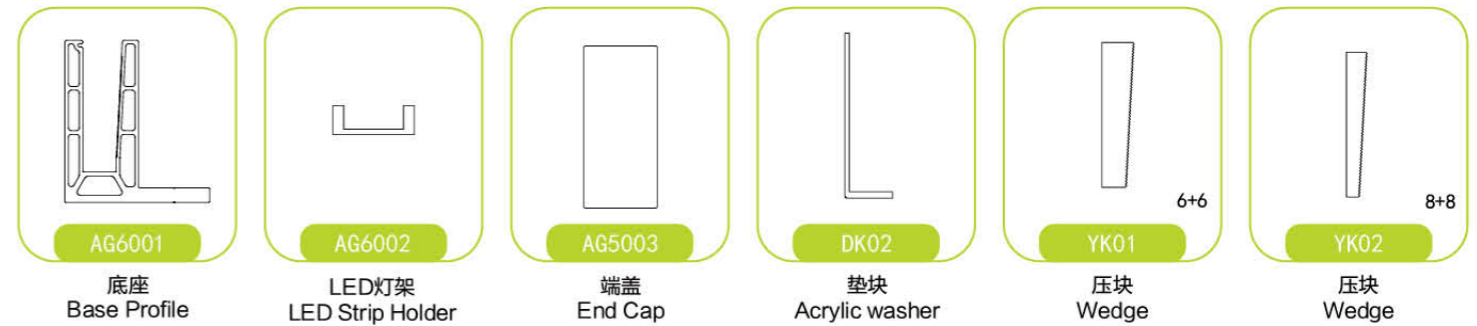

转角位置安装
Splicing Installation Method

收口
End Cap

楼梯安装
Detail of Stairway Application

不锈钢/铝板包边
SS/Aluminum Panel Covering

WM VIEW MATE
ALL GLASS RAILING SYSTEM
ViewMate 唯美全玻璃护栏系统
AG40 立装式
ON-FLOOR

安装方式

Linear Continuous Profile Installation

转角位置安装

Splicing Installation Method

收口

End Cap

VIEW MATE
ALL GLASS RAILING SYSTEM
唯美全玻璃护栏系统

AG50 立装式
ON-FLOOR

转角位置安装
Splicing Installation Method

收口
End Cap

安装方式
Linear Continuous Profile Installation

楼梯调节配件
Stair Adaptor

楼梯安装
Detail of Stairway Application

石材/不锈钢/铝板包边
Marble Stone Covering
SS/Aluminum Panel Covering

VIEW MATE
ALL GLASS RAILING SYSTEM
唯美全玻璃护栏系统

AG60 立装式
ON-FLOOR

ON-FLOOR
ALL GLASS RAILING SYSTEM
立装式全玻璃护栏系统

VIEW MATE
 ALL GLASS CANOPY SYSTEM
 唯美全玻璃雨棚系统
AG70 雨棚
 CANOPY

安装方式
 Linear Continuous Profile Installation

转角位置安装
 Splicing Installation Method