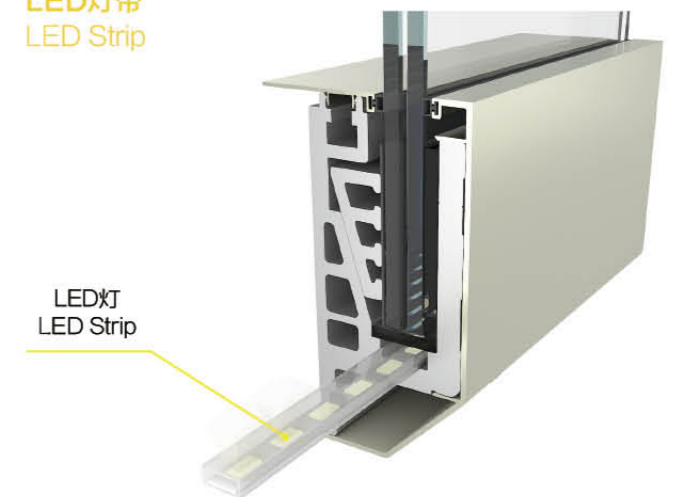

转角位置安装
Splicing Installation Method

楼梯调节配件
Stair Adaptor

楼梯安装
Detail of Stairway
Application

石材/不锈钢/铝板包边
Marble Stone Covering
SS/Aluminum Panel Covering

尺寸
Detail

LED灯带
LED Strip

安装方式
Linear Continuous Profile Installation

转角位置安装
Splicing Installation Method

收口
End Cap

楼梯安装
Detail of Stairway Application

不锈钢/铝板包边
SS/Aluminum Panel Covering

WM VIEW MATE
ALL GLASS RAILING SYSTEM
ViewMate 唯美全玻璃护栏系统
AG40 立装式
ON-FLOOR

安装方式

Linear Continuous Profile Installation

转角位置安装

Splicing Installation Method

收口

End Cap

VIEW MATE
ALL GLASS RAILING SYSTEM
唯美全玻璃护栏系统

AG50 立装式
ON-FLOOR

转角位置安装
Splicing Installation Method

收口
End Cap