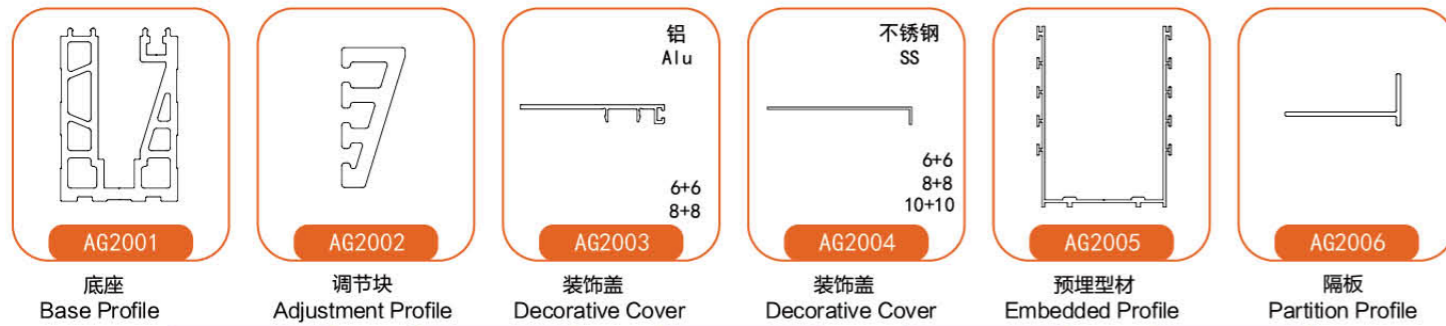

尺寸
Detail

LED灯带
LED Strip

安装方式

Linear Continuous Profile Installation

WM VIEW MATE
ALL GLASS RAILING SYSTEM
ViewMate 唯美全玻璃护栏系统
AG20 预埋式
IN-FLOOR

转角位置安装
Splicing Installation Method

收口
End Cap

楼梯调节配件
Stair Adaptor

楼梯安装
Detail of Stairway Application

石材/不锈钢/铝板包边
Marble Stone Covering
SS/Aluminum Panel Covering

尺寸 Detail

LED灯带 LED Strip

安装方式

Linear Continuous Profile Installation

WM VIEW MATE
ALL GLASS RAILING SYSTEM
ViewMate 唯美全玻璃护栏系统
AG30 外挂式
EXTERNAL