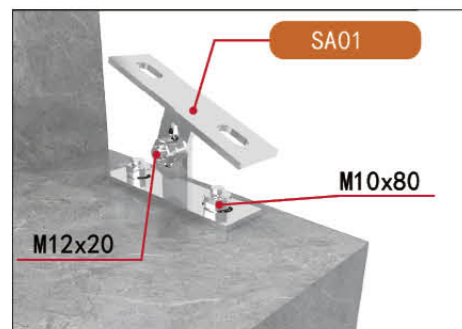

WM VIEW MATE
ALL GLASS RAILING SYSTEM
ViewMate 唯美全玻璃护栏系统
AG30 外挂式
EXTERNAL

楼梯调节配件
Stair Adaptor