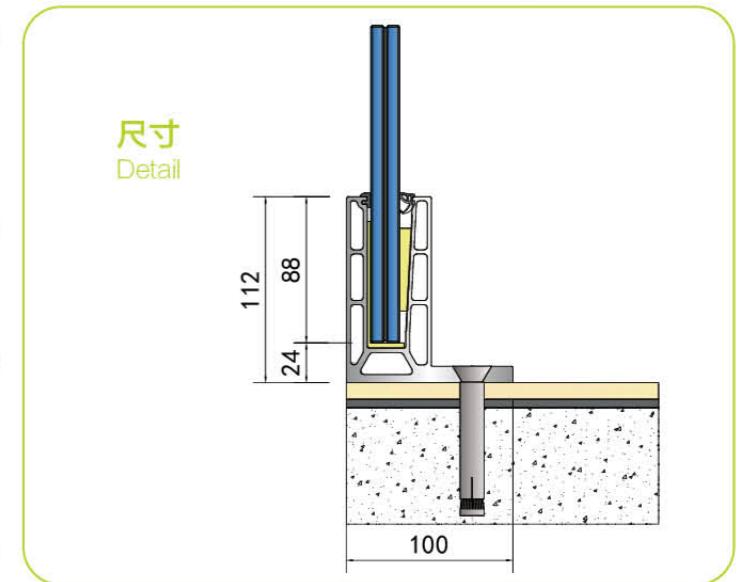

转角位置安装

Splicing Installation Method

收口

End Cap

VIEW MATE
ALL GLASS RAILING SYSTEM
唯美全玻璃护栏系统

AG50 立装式
ON-FLOOR

转角位置安装
Splicing Installation Method

收口
End Cap

安装方式
Linear Continuous Profile Installation

楼梯调节配件
Stair Adaptor

楼梯安装
Detail of Stairway Application

石材/不锈钢/铝板包边
Marble Stone Covering
SS/Aluminum Panel Covering

VIEW MATE
ALL GLASS RAILING SYSTEM
唯美全玻璃护栏系统

AG60 立装式
ON-FLOOR

ON-FLOOR
ALL GLASS RAILING SYSTEM
立装式全玻璃护栏系统

VIEW MATE
 ALL GLASS CANOPY SYSTEM
 唯美全玻璃雨棚系统
AG70 雨棚
 CANOPY

安装方式
 Linear Continuous Profile Installation

转角位置安装
 Splicing Installation Method