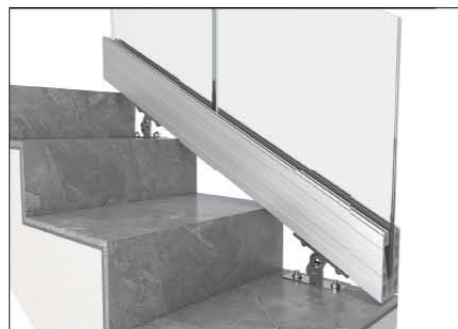

楼梯安装
Detail of Stairway Application

石材/不锈钢/铝板包边
Marble Stone Covering
SS/Aluminum Panel Covering

尺寸 Detail

LED灯带 LED Strip

安装方式

Linear Continuous Profile Installation

WM VIEW MATE
ALL GLASS RAILING SYSTEM
ViewMate 唯美全玻璃护栏系统
AG30 外挂式
EXTERNAL

转角位置安装
Splicing Installation Method

楼梯调节配件
Stair Adaptor

楼梯安装
Detail of Stairway
Application

石材/不锈钢/铝板包边
Marble Stone Covering
SS/Aluminum Panel Covering

尺寸
Detail

LED灯带
LED Strip

安装方式
Linear Continuous Profile Installation