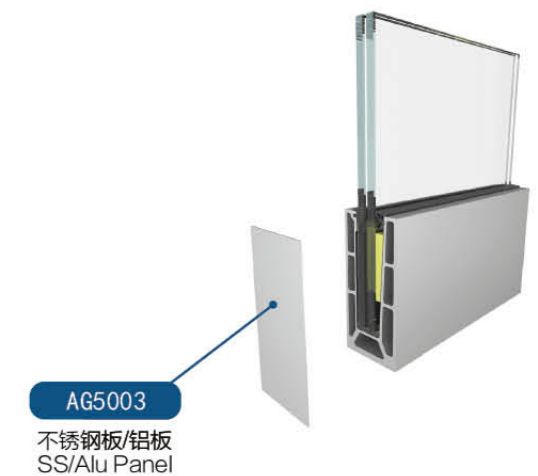

转角位置安装
Splicing Installation Method

收口
End Cap

楼梯安装
Detail of Stairway Application

不锈钢/铝板包边
SS/Aluminum Panel Covering

WM VIEW MATE
ALL GLASS RAILING SYSTEM
ViewMate 唯美全玻璃护栏系统
AG40 立装式
ON-FLOOR

安装方式

Linear Continuous Profile Installation

转角位置安装

Splicing Installation Method

收口

End Cap

VIEW MATE
ALL GLASS RAILING SYSTEM
唯美全玻璃护栏系统

AG50 立装式
ON-FLOOR

转角位置安装
Splicing Installation Method

收口
End Cap

安装方式
Linear Continuous Profile Installation

楼梯调节配件
Stair Adaptor

楼梯安装
Detail of Stairway Application

石材/不锈钢/铝板包边
Marble Stone Covering
SS/Aluminum Panel Covering

VIEW MATE
ALL GLASS RAILING SYSTEM
唯美全玻璃护栏系统