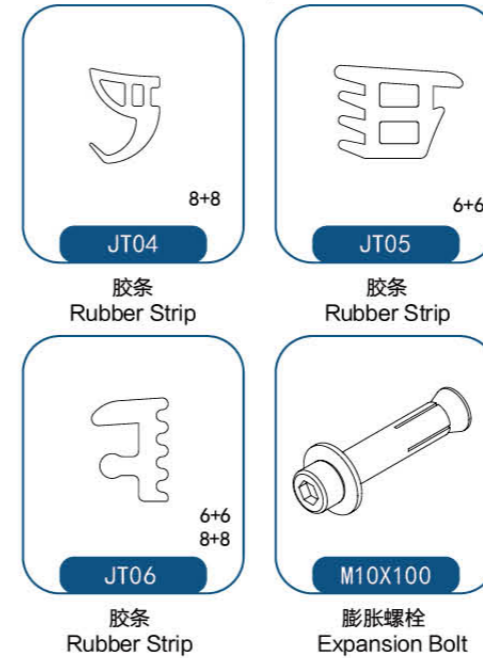

转角位置安装
Splicing Installation Method

楼梯调节配件
Stair Adaptor

楼梯安装
Detail of Stairway
Application

石材/不锈钢/铝板包边
Marble Stone Covering
SS/Aluminum Panel Covering

尺寸
Detail

LED灯带
LED Strip

安装方式
Linear Continuous Profile Installation

转角位置安装
Splicing Installation Method

收口
End Cap

楼梯安装
Detail of Stairway Application

不锈钢/铝板包边
SS/Aluminum Panel Covering

WM VIEW MATE
ALL GLASS RAILING SYSTEM
ViewMate 唯美全玻璃护栏系统
AG40 立装式
ON-FLOOR

安装方式

Linear Continuous Profile Installation

转角位置安装

Splicing Installation Method

收口

End Cap

VIEW MATE
ALL GLASS RAILING SYSTEM
唯美全玻璃护栏系统

AG50 立装式
ON-FLOOR

转角位置安装
Splicing Installation Method

收口
End Cap

安装方式
Linear Continuous Profile Installation

楼梯调节配件
Stair Adaptor

楼梯安装
Detail of Stairway Application

石材/不锈钢/铝板包边
Marble Stone Covering
SS/Aluminum Panel Covering

VIEW MATE
ALL GLASS RAILING SYSTEM
唯美全玻璃护栏系统