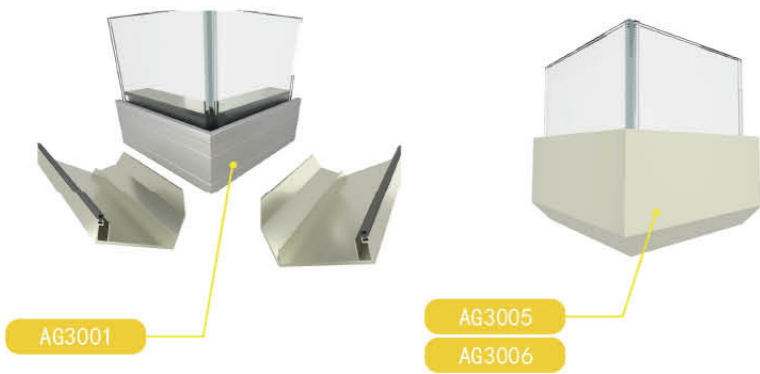

转角位置安装
Splicing Installation Method

楼梯调节配件
Stair Adaptor

楼梯安装
Detail of Stairway
Application

石材/不锈钢/铝板包边
Marble Stone Covering
SS/Aluminum Panel Covering

尺寸
Detail

LED灯带
LED Strip

安装方式
Linear Continuous Profile Installation

转角位置安装
Splicing Installation Method

收口
End Cap

楼梯安装
Detail of Stairway Application

不锈钢/铝板包边
SS/Aluminum Panel Covering

WM VIEW MATE
ALL GLASS RAILING SYSTEM
ViewMate 唯美全玻璃护栏系统
AG40 立装式
ON-FLOOR

安装方式

Linear Continuous Profile Installation

转角位置安装

Splicing Installation Method

收口

End Cap

VIEW MATE
ALL GLASS RAILING SYSTEM
唯美全玻璃护栏系统

AG50 立装式
ON-FLOOR

转角位置安装
Splicing Installation Method

收口
End Cap