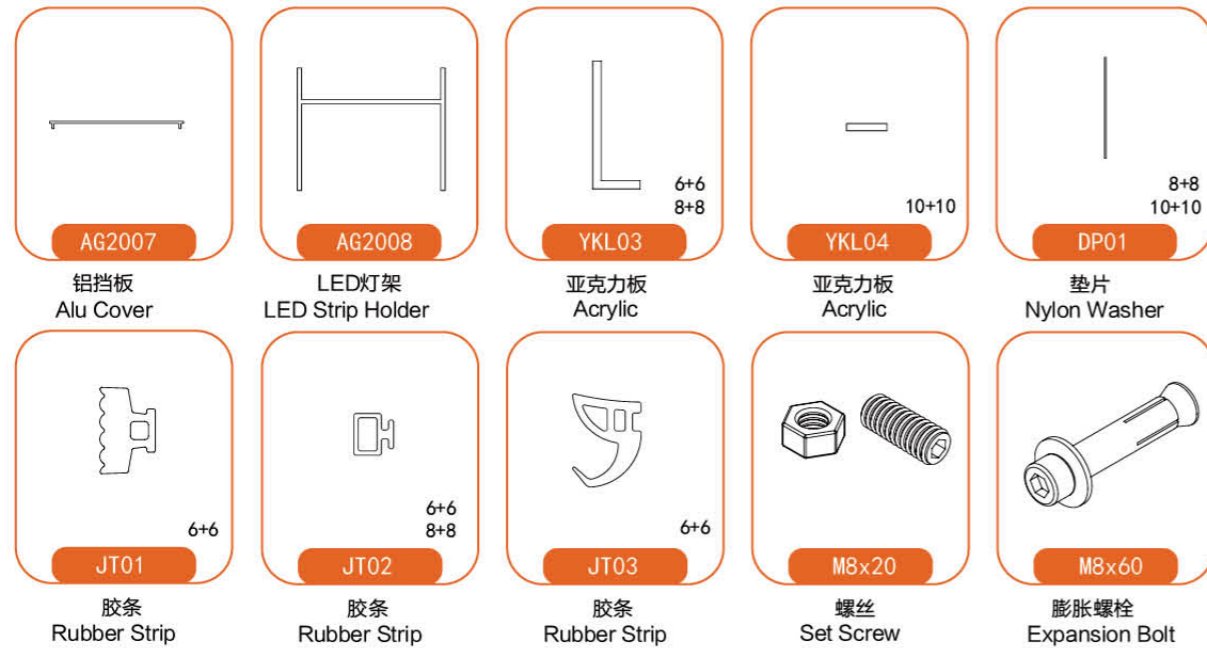

尺寸
Detail

LED灯带
LED Strip

安装方式

Linear Continuous Profile Installation

WM VIEW MATE
ALL GLASS RAILING SYSTEM
ViewMate 唯美全玻璃护栏系统
AG20 预埋式
IN-FLOOR

转角位置安装
Splicing Installation Method

收口
End Cap

楼梯调节配件
Stair Adaptor

楼梯安装
Detail of Stairway Application

石材/不锈钢/铝板包边
Marble Stone Covering
SS/Aluminum Panel Covering

尺寸 Detail

LED灯带 LED Strip

安装方式

Linear Continuous Profile Installation

WM VIEW MATE
ALL GLASS RAILING SYSTEM
ViewMate 唯美全玻璃护栏系统
AG30 外挂式
EXTERNAL

转角位置安装
Splicing Installation Method

楼梯调节配件
Stair Adaptor

楼梯安装
Detail of Stairway
Application

石材/不锈钢/铝板包边
Marble Stone Covering
SS/Aluminum Panel Covering

尺寸
Detail

LED灯带
LED Strip

安装方式
Linear Continuous Profile Installation