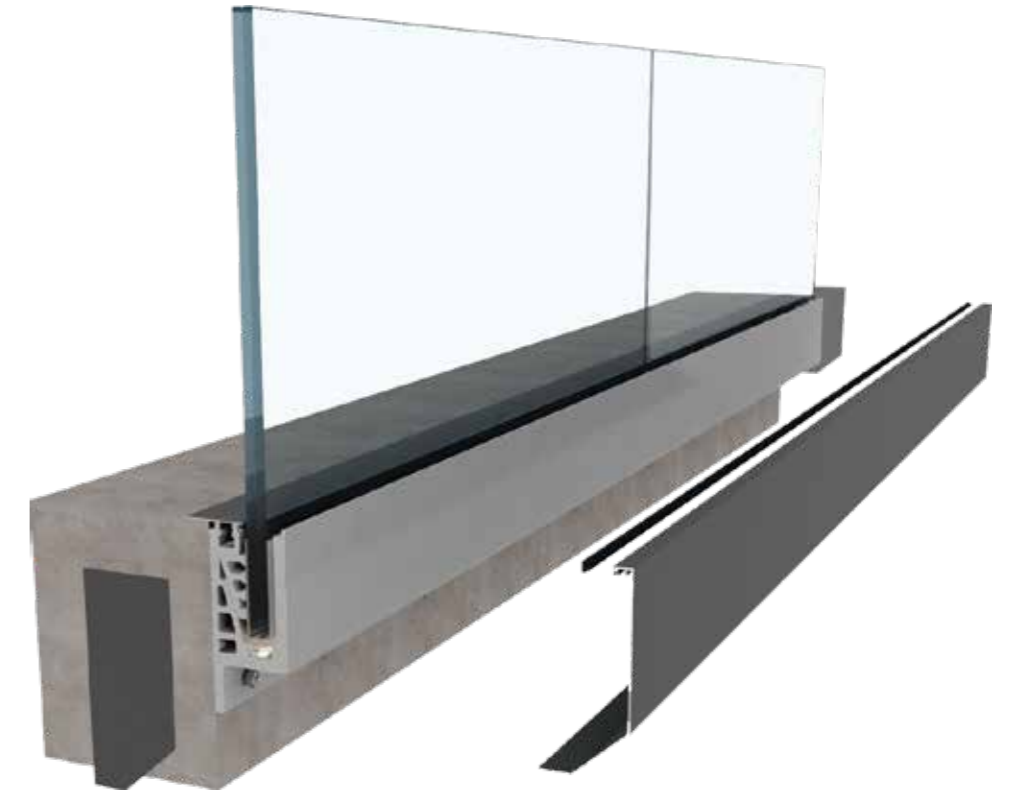

专利产品
 PATENT PRODUCTS

型材与配件 · PROFILES & ACCESSORIES

型材与配件 · PROFILES & ACCESSORIES

型材与配件 · PROFILES & ACCESSORIES

AG40 外装式全玻璃护栏系统 (玻璃开孔)
EXTERNAL GLASS SUPPORTING SYSTEM (with glass hole)

外装式全玻璃护栏系统 (玻璃开孔)
EXTERNAL GLASS SUPPORTING SYSTEM (with glass hole) AG40

型材与配件 · PROFILES & ACCESSORIES

外装玻璃底座
Glass Supporting Profile

顶部装饰盖板
Upper Decorative Cover

底部装饰盖板
Bottom Decorative Cover

端盖
End cap

PVC 橡胶板
PVC Rubber Sheet

固定螺栓
Fixing Glass Rosette

不锈钢扶手凹槽管
STAINLESS STEEL SLOT TUBE FOR HANDRAIL

铝合金扶手凹槽管
ALUMINUM SLOT TUBE FOR HANDRAIL

不锈钢扶手管 (方形)
SS Slot Tube (Square)

厚度 Thickness	1.5mm, 2.0mm
玻璃厚度 Glass Thickness	6+0.76PVB+6mm 8+1.52PVB+8mm

不锈钢扶手管 (方形)
SS Slot Tube (Square)

厚度 Thickness	1.5mm, 2.0mm
玻璃厚度 Glass Thickness	6+0.76PVB+6mm 8+1.52PVB+8mm