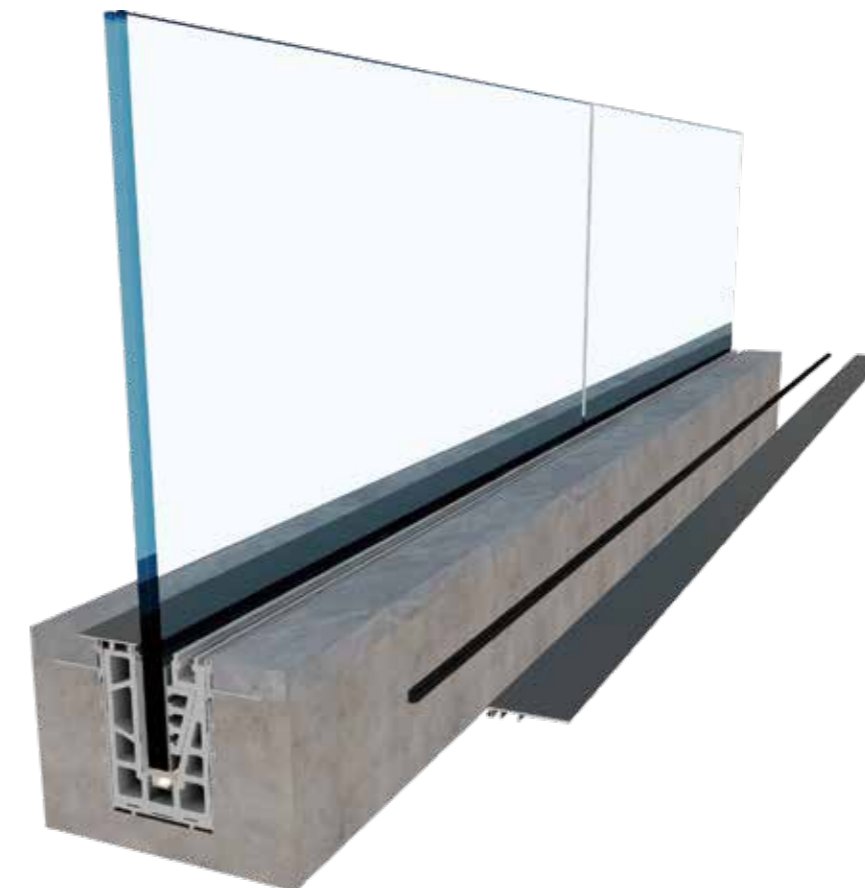

专利产品
 PATENT PRODUCTS

型材与配件 · PROFILES & ACCESSORIES

型材与配件 · PROFILES & ACCESSORIES

型材与配件 · PROFILES & ACCESSORIES

AG40 外装式全玻璃护栏系统 (玻璃开孔)
EXTERNAL GLASS SUPPORTING SYSTEM (with glass hole)

外装式全玻璃护栏系统 (玻璃开孔)
EXTERNAL GLASS SUPPORTING SYSTEM (with glass hole) AG40

型材与配件 · PROFILES & ACCESSORIES

外装玻璃底座
Glass Supporting Profile

顶部装饰盖板
Upper Decorative Cover

底部装饰盖板
Bottom Decorative Cover

端盖
End cap

PVC 橡胶板
PVC Rubber Sheet

固定螺栓
Fixing Glass Rosette

不锈钢扶手凹槽管
STAINLESS STEEL SLOT TUBE FOR HANDRAIL

铝合金扶手凹槽管
ALUMINUM SLOT TUBE FOR HANDRAIL

不锈钢扶手管 (方形)
SS Slot Tube (Square)

厚度 Thickness	1.5mm, 2.0mm
玻璃厚度 Glass Thickness	6+0.76PVB+6mm 8+1.52PVB+8mm

不锈钢扶手管 (方形)
SS Slot Tube (Square)

厚度 Thickness	1.5mm, 2.0mm
玻璃厚度 Glass Thickness	6+0.76PVB+6mm 8+1.52PVB+8mm