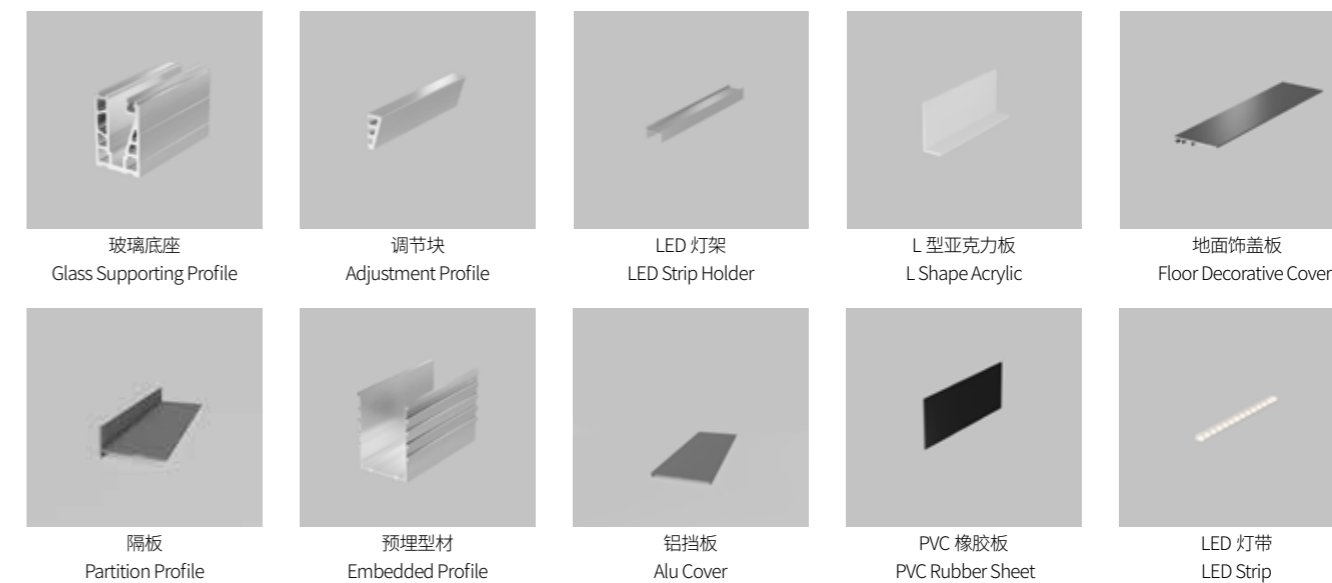

专利产品
 PATENT PRODUCTS

型材与配件 · PROFILES & ACCESSORIES

型材与配件 · PROFILES & ACCESSORIES

型材与配件 · PROFILES & ACCESSORIES

AG40 外装式全玻璃护栏系统 (玻璃开孔)
EXTERNAL GLASS SUPPORTING SYSTEM (with glass hole)

外装式全玻璃护栏系统 (玻璃开孔)
EXTERNAL GLASS SUPPORTING SYSTEM (with glass hole) AG40

型材与配件 · PROFILES & ACCESSORIES

外装玻璃底座
Glass Supporting Profile

顶部装饰盖板
Upper Decorative Cover

底部装饰盖板
Bottom Decorative Cover

端盖
End cap

PVC 橡胶板
PVC Rubber Sheet

固定螺栓
Fixing Glass Rosette

不锈钢扶手凹槽管
STAINLESS STEEL SLOT TUBE FOR HANDRAIL