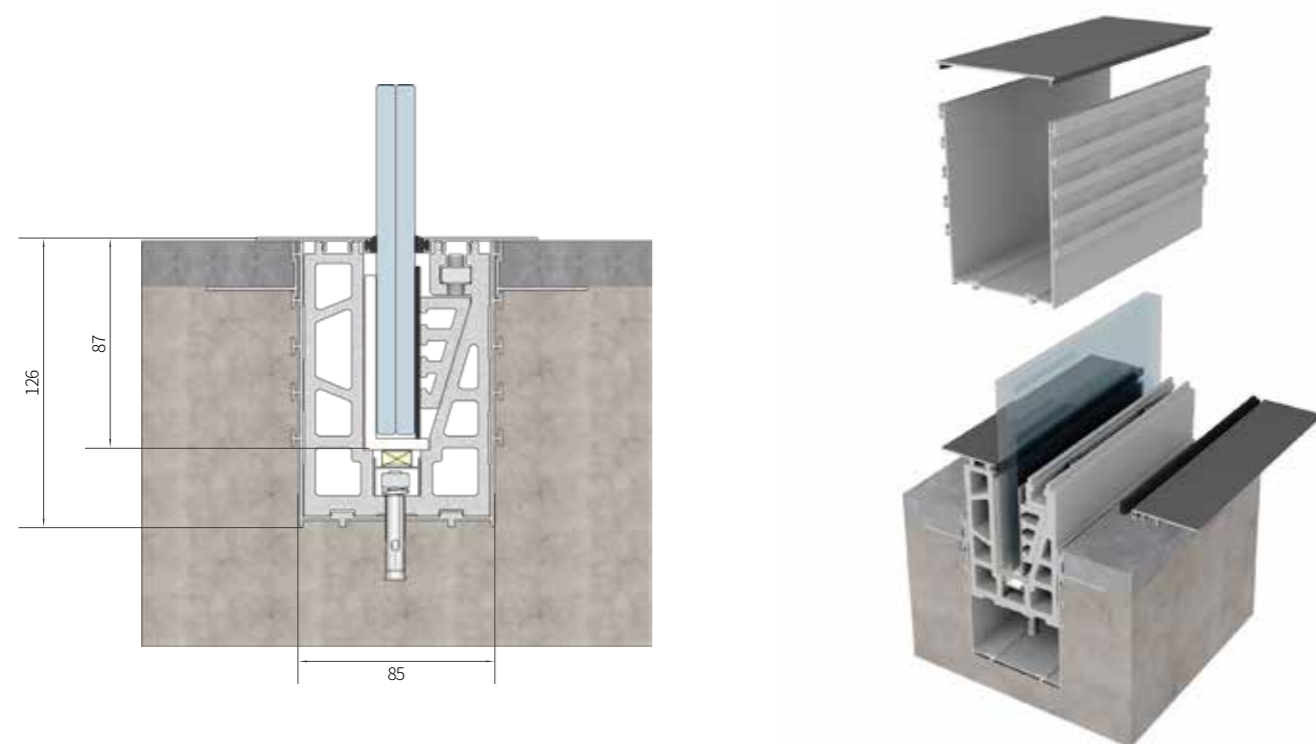

专利产品
 PATENT PRODUCTS

型材与配件 · PROFILES & ACCESSORIES

型材与配件 · PROFILES & ACCESSORIES

型材与配件 · PROFILES & ACCESSORIES

AG40 外装式全玻璃护栏系统 (玻璃开孔)
EXTERNAL GLASS SUPPORTING SYSTEM (with glass hole)

外装式全玻璃护栏系统 (玻璃开孔)
EXTERNAL GLASS SUPPORTING SYSTEM (with glass hole) AG40

型材与配件 · PROFILES & ACCESSORIES

外装玻璃底座
Glass Supporting Profile

顶部装饰盖板
Upper Decorative Cover

底部装饰盖板
Bottom Decorative Cover

端盖
End cap

PVC 橡胶板
PVC Rubber Sheet

固定螺栓
Fixing Glass Rosette

不锈钢扶手凹槽管
STAINLESS STEEL SLOT TUBE FOR HANDRAIL