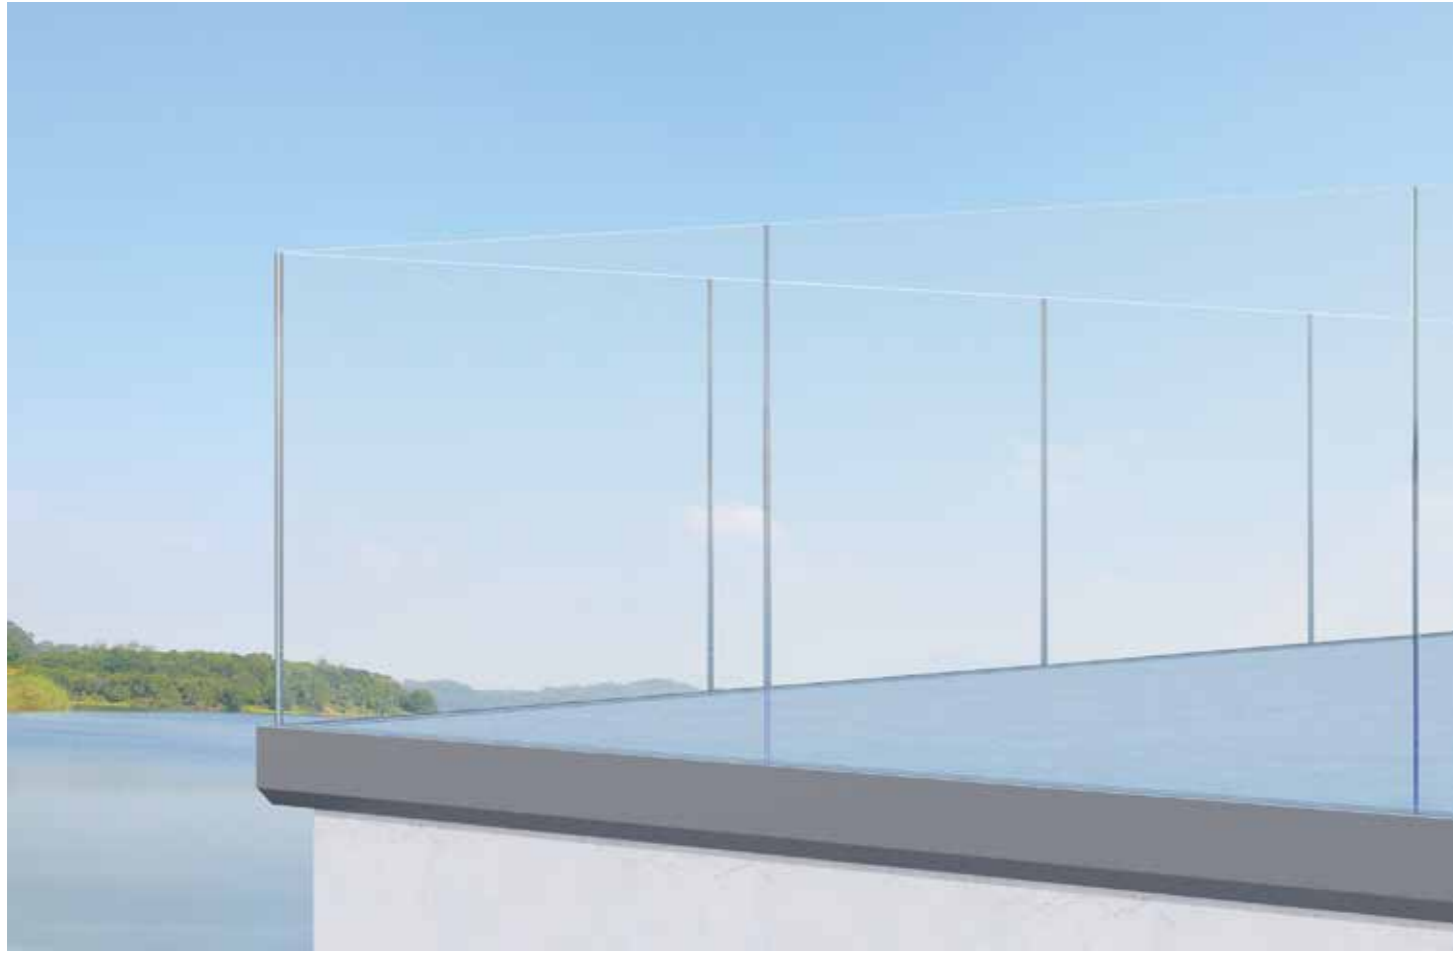

专利产品
 PATENT PRODUCTS

型材与配件 · PROFILES & ACCESSORIES

型材与配件 · PROFILES & ACCESSORIES

型材与配件 · PROFILES & ACCESSORIES

AG40 外装式全玻璃护栏系统 (玻璃开孔)
EXTERNAL GLASS SUPPORTING SYSTEM (with glass hole)

外装式全玻璃护栏系统 (玻璃开孔)
EXTERNAL GLASS SUPPORTING SYSTEM (with glass hole) AG40

型材与配件 · PROFILES & ACCESSORIES

外装玻璃底座
Glass Supporting Profile

顶部装饰盖板
Upper Decorative Cover

底部装饰盖板
Bottom Decorative Cover

端盖
End cap

PVC 橡胶板
PVC Rubber Sheet

固定螺栓
Fixing Glass Rosette

不锈钢扶手凹槽管
STAINLESS STEEL SLOT TUBE FOR HANDRAIL