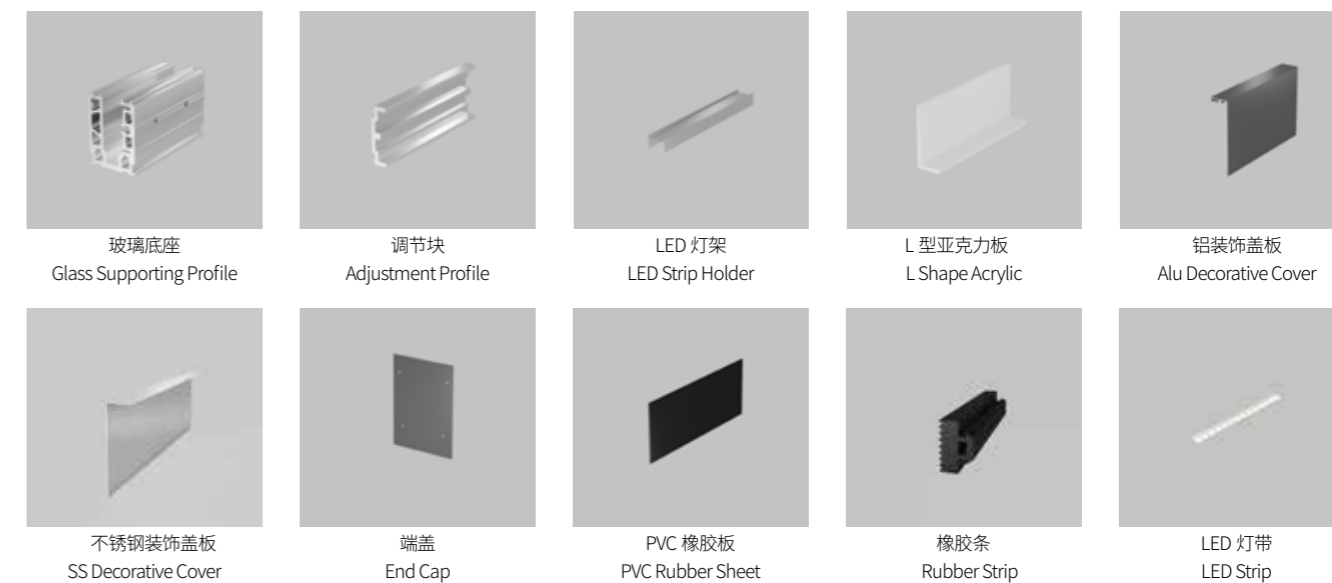

微信二维码

WhatsApp

凡依广告 门窗品牌整体策划机构 159 1905 9982

AD METAL ARROW DRAGON ALL-GLASS RAILING SYSTEM 箭龍全玻璃护栏系统

立装式全玻璃护栏·隐藏式全玻璃护栏·外装式全玻璃护栏
 On-floor all-glass system · In-floor all-glass system · External all-glass system

专利产品
 PATENT PRODUCTS

型材与配件 · PROFILES & ACCESSORIES

型材与配件 · PROFILES & ACCESSORIES

型材与配件 · PROFILES & ACCESSORIES

AG40 外装式全玻璃护栏系统 (玻璃开孔)
EXTERNAL GLASS SUPPORTING SYSTEM (with glass hole)

外装式全玻璃护栏系统 (玻璃开孔)
EXTERNAL GLASS SUPPORTING SYSTEM (with glass hole) AG40