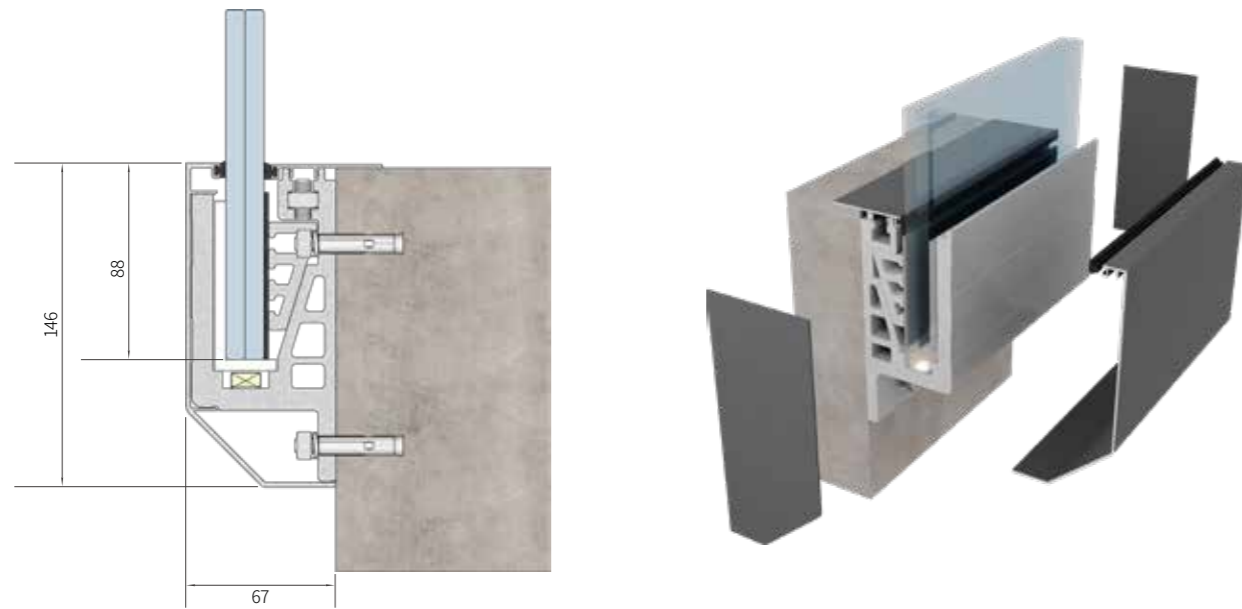

专利产品
 PATENT PRODUCTS

型材与配件 · PROFILES & ACCESSORIES

型材与配件 · PROFILES & ACCESSORIES

型材与配件 · PROFILES & ACCESSORIES

AG40 外装式全玻璃护栏系统 (玻璃开孔)
EXTERNAL GLASS SUPPORTING SYSTEM (with glass hole)

外装式全玻璃护栏系统 (玻璃开孔)
EXTERNAL GLASS SUPPORTING SYSTEM (with glass hole) AG40

型材与配件 · PROFILES & ACCESSORIES

外装玻璃底座
Glass Supporting Profile

顶部装饰盖板
Upper Decorative Cover

底部装饰盖板
Bottom Decorative Cover

端盖
End cap

PVC 橡胶板
PVC Rubber Sheet

固定螺栓
Fixing Glass Rosette

不锈钢扶手凹槽管
STAINLESS STEEL SLOT TUBE FOR HANDRAIL

铝合金扶手凹槽管
ALUMINUM SLOT TUBE FOR HANDRAIL

不锈钢扶手管 (方形)
SS Slot Tube (Square)

厚度 Thickness	1.5mm, 2.0mm
玻璃厚度 Glass Thickness	6+0.76PVB+6mm 8+1.52PVB+8mm

不锈钢扶手管 (方形)
SS Slot Tube (Square)

厚度 Thickness	1.5mm, 2.0mm
玻璃厚度 Glass Thickness	6+0.76PVB+6mm 8+1.52PVB+8mm

不锈钢扶手管 (矩形)
SS Slot Tube (Rectangular)

厚度 Thickness	1.5mm, 2.0mm
玻璃厚度 Glass Thickness	6+0.76PVB+6mm 8+1.52PVB+8mm

铝扶手管 (圆形)
Alu Slot Tube (Round)

厚度 Thickness	1.5mm
玻璃厚度 Glass Thickness	6+0.76PVB+6mm 8+1.52PVB+8mm 10+1.52PVB+10mm