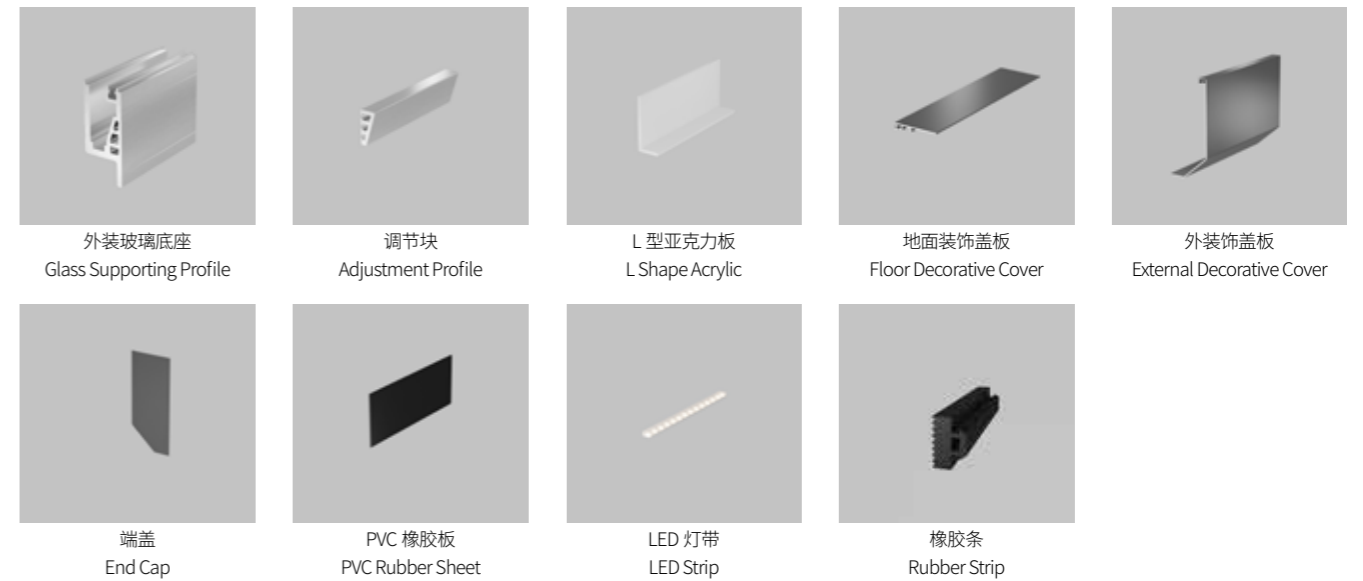

专利产品
 PATENT PRODUCTS

型材与配件 · PROFILES & ACCESSORIES

型材与配件 · PROFILES & ACCESSORIES

型材与配件 · PROFILES & ACCESSORIES

AG40 外装式全玻璃护栏系统 (玻璃开孔)
EXTERNAL GLASS SUPPORTING SYSTEM (with glass hole)

外装式全玻璃护栏系统 (玻璃开孔)
EXTERNAL GLASS SUPPORTING SYSTEM (with glass hole) AG40

型材与配件 · PROFILES & ACCESSORIES

外装玻璃底座
Glass Supporting Profile

顶部装饰盖板
Upper Decorative Cover

底部装饰盖板
Bottom Decorative Cover

端盖
End cap

PVC 橡胶板
PVC Rubber Sheet

固定螺栓
Fixing Glass Rosette

不锈钢扶手凹槽管
STAINLESS STEEL SLOT TUBE FOR HANDRAIL