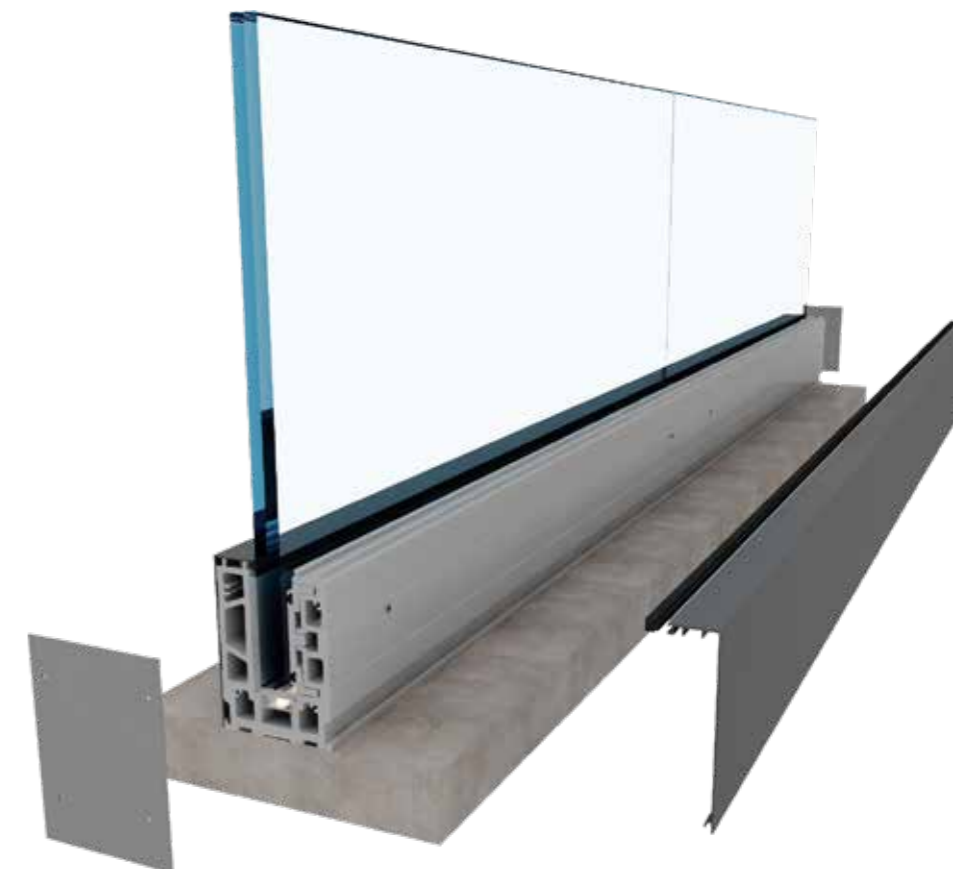

专利产品
 PATENT PRODUCTS

型材与配件 · PROFILES & ACCESSORIES

型材与配件 · PROFILES & ACCESSORIES

型材与配件 · PROFILES & ACCESSORIES

AG40 外装式全玻璃护栏系统 (玻璃开孔)
EXTERNAL GLASS SUPPORTING SYSTEM (with glass hole)

外装式全玻璃护栏系统 (玻璃开孔)
EXTERNAL GLASS SUPPORTING SYSTEM (with glass hole) AG40

型材与配件 · PROFILES & ACCESSORIES

外装玻璃底座
Glass Supporting Profile

顶部装饰盖板
Upper Decorative Cover

底部装饰盖板
Bottom Decorative Cover

端盖
End cap

PVC 橡胶板
PVC Rubber Sheet

固定螺栓
Fixing Glass Rosette

不锈钢扶手凹槽管
STAINLESS STEEL SLOT TUBE FOR HANDRAIL