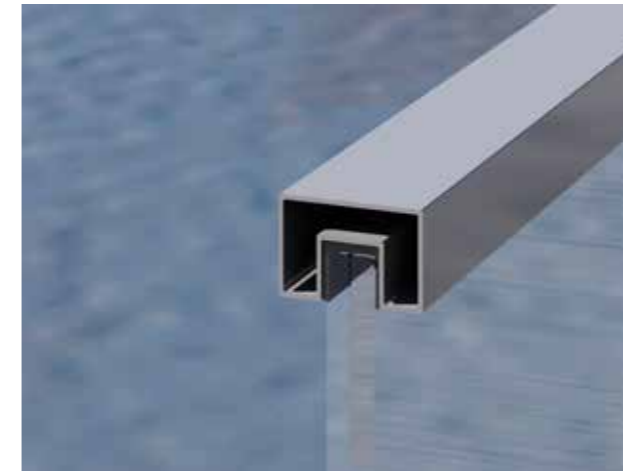

铝扶手管 (圆形)
Alu Slot Tube (Round)

厚度 Thickness	1.5mm
玻璃厚度 Glass Thickness	8mm, 10mm 6+0.76PVB+6mm

不锈钢扶手管 (圆形)
SS Slot Tube (Round)

厚度 Thickness	1.5mm, 2.0mm
玻璃厚度 Glass Thickness	6+0.76PVB+6mm 8+1.52PVB+8mm

不锈钢扶手管 (圆形)
SS Slot Tube (Round)

厚度 Thickness	1.5mm, 2.0mm
玻璃厚度 Glass Thickness	6+0.76PVB+6mm 8+1.52PVB+8mm

不锈钢扶手管 (圆形)
SS Slot Tube (Round)

厚度 Thickness	1.5mm, 2.0mm
玻璃厚度 Glass Thickness	6+0.76PVB+6mm 8+1.52PVB+8mm 10+1.52PVB+10mm

不锈钢扶手 (椭圆)
SS Slot Tube (Oval)

厚度 Thickness	1.5mm, 2.0mm
玻璃厚度 Glass Thickness	6+0.76PVB+6mm 8+1.52PVB+8mm

不锈钢扶手 (椭圆)
SS Slot Tube (Oval)

厚度 Thickness	1.5mm, 2.0mm
玻璃厚度 Glass Thickness	6+0.76PVB+6mm 8+1.52PVB+8mm