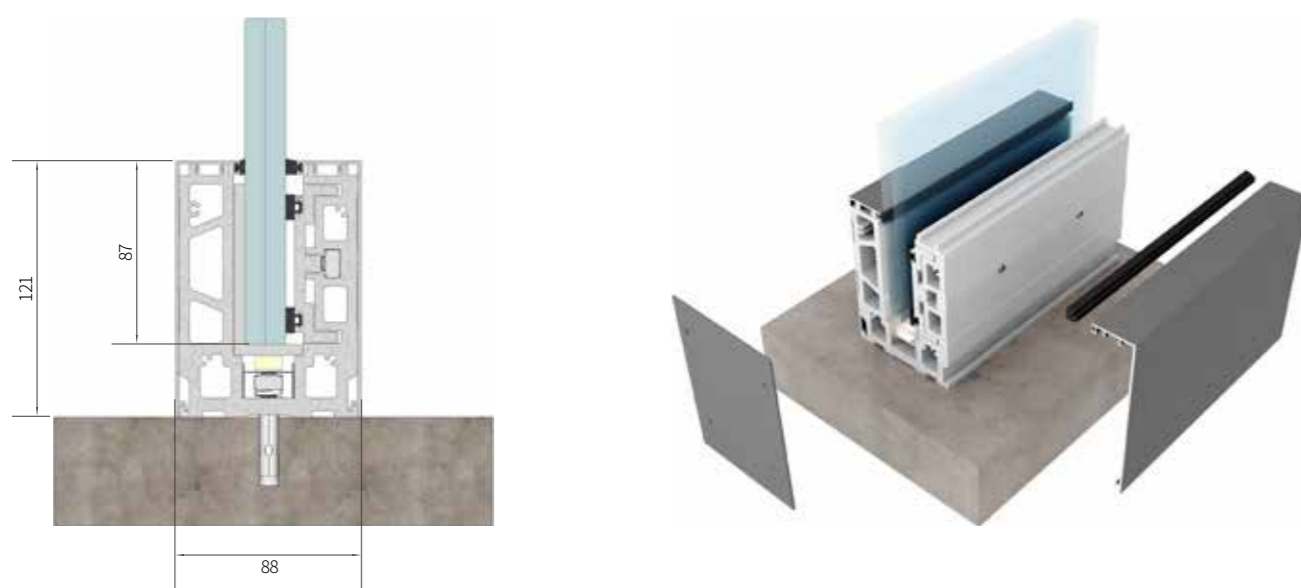

专利产品
 PATENT PRODUCTS

型材与配件 · PROFILES & ACCESSORIES

型材与配件 · PROFILES & ACCESSORIES

型材与配件 · PROFILES & ACCESSORIES

AG40 外装式全玻璃护栏系统 (玻璃开孔)
EXTERNAL GLASS SUPPORTING SYSTEM (with glass hole)

外装式全玻璃护栏系统 (玻璃开孔)
EXTERNAL GLASS SUPPORTING SYSTEM (with glass hole) AG40