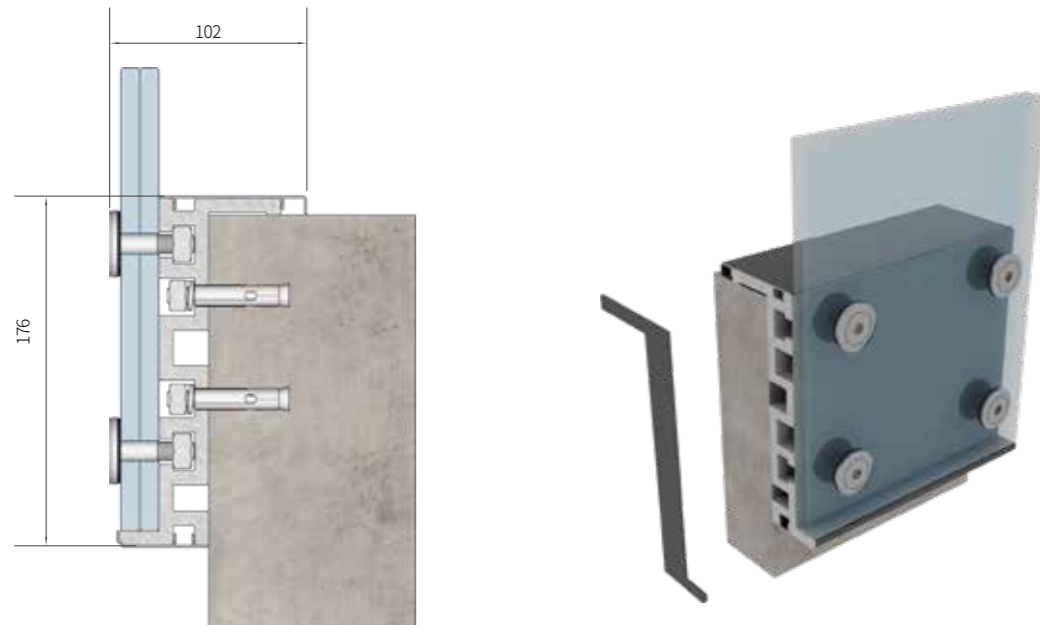

专利产品
 PATENT PRODUCTS

型材与配件 · PROFILES & ACCESSORIES

型材与配件 · PROFILES & ACCESSORIES

型材与配件 · PROFILES & ACCESSORIES

AG40 外装式全玻璃护栏系统 (玻璃开孔)
EXTERNAL GLASS SUPPORTING SYSTEM (with glass hole)

外装式全玻璃护栏系统 (玻璃开孔)
EXTERNAL GLASS SUPPORTING SYSTEM (with glass hole) AG40

型材与配件 · PROFILES & ACCESSORIES

外装玻璃底座
Glass Supporting Profile

顶部装饰盖板
Upper Decorative Cover

底部装饰盖板
Bottom Decorative Cover

端盖
End cap

PVC 橡胶板
PVC Rubber Sheet

固定螺栓
Fixing Glass Rosette

不锈钢扶手凹槽管
STAINLESS STEEL SLOT TUBE FOR HANDRAIL

铝合金扶手凹槽管
ALUMINUM SLOT TUBE FOR HANDRAIL

不锈钢扶手管 (方形)
SS Slot Tube (Square)

厚度 Thickness	1.5mm, 2.0mm
玻璃厚度 Glass Thickness	6+0.76PVB+6mm 8+1.52PVB+8mm

不锈钢扶手管 (方形)
SS Slot Tube (Square)

厚度 Thickness	1.5mm, 2.0mm
玻璃厚度 Glass Thickness	6+0.76PVB+6mm 8+1.52PVB+8mm

不锈钢扶手管 (矩形)
SS Slot Tube (Rectangular)

厚度 Thickness	1.5mm, 2.0mm
玻璃厚度 Glass Thickness	6+0.76PVB+6mm 8+1.52PVB+8mm

铝扶手管 (圆形)
Alu Slot Tube (Round)

厚度 Thickness	1.5mm
玻璃厚度 Glass Thickness	6+0.76PVB+6mm 8+1.52PVB+8mm 10+1.52PVB+10mm